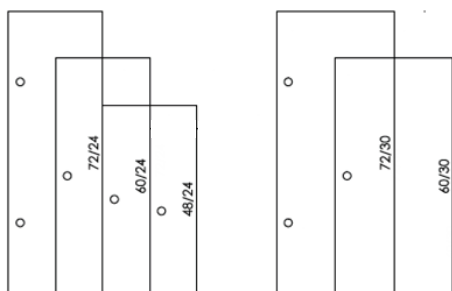

Tops Only

Dimensions	SKU	List
White Thermally-Fused Laminate (TFL) with 2" Grommet - 5 Day Quick Ship!		
24" x 48" x 1"	5QWMU2448G2	$294
24" x 60" x 1"	5QWMU2460G2	$385
24" x 72" x 1"	5QWMU2472G2	$421
30" x 60" x 1"	5QWMU3060G2	$476
30" x 72" x 1"	5QWMU3072G2	$533
Preferred Pallet Surfaces (HPL)		
24" x 48" x 1 1/8"	WLU2448G2	$388
24" x 60" x 1 1/8"	WLU2460G2	$579
24" x 72" x 1 1/8"	WLU2472G2	$599
30" x 60" x 1 1/8"	WLU3060G2	$579
30" x 72" x 1 1/8"	WLU3072G2	$691

Paint Finish