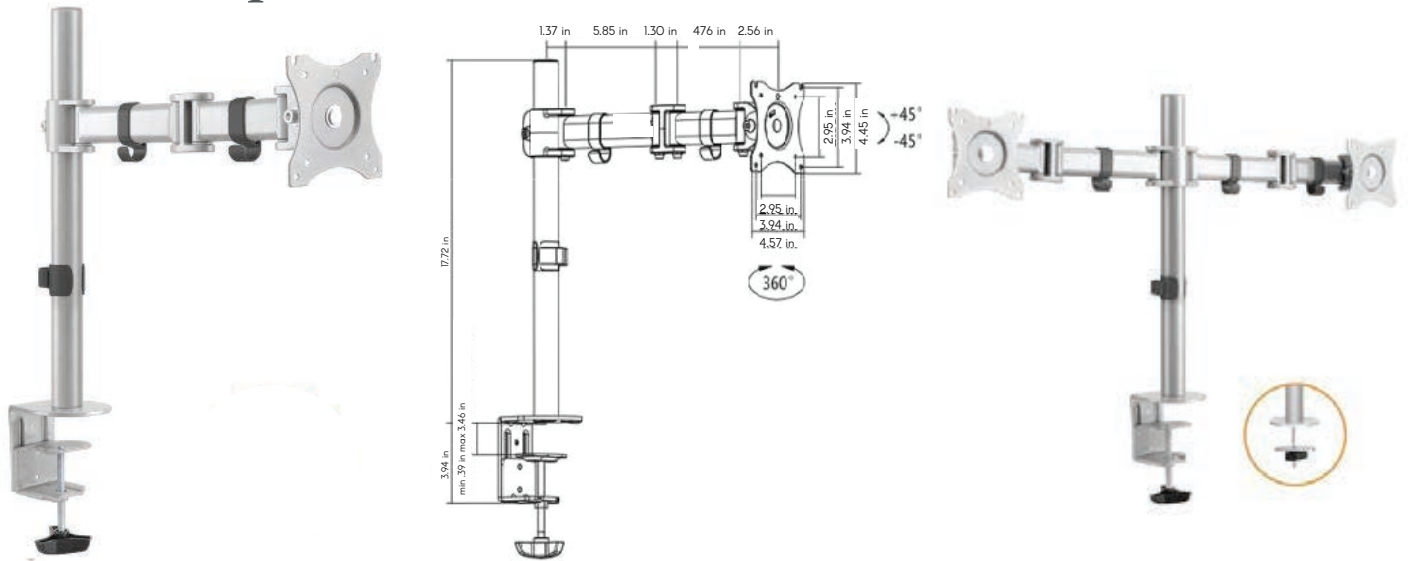

Simple

Products	SKU#	Weight	List Price
Single Simple Height Adjustment	*5TAM060ISV	10 lbs	$218
Dual Simple Height Adjustment	*5TAM0602SV	12 lbs	$270
Single Gaslift	5TAM070ISV	10 lbs	$393
Dual Gaslift for 24" + tops only	5TAM712BK	12 lbs	$641
Dual Gaslift - for 30" tops only	5TAM0702SV	15 lbs	$641