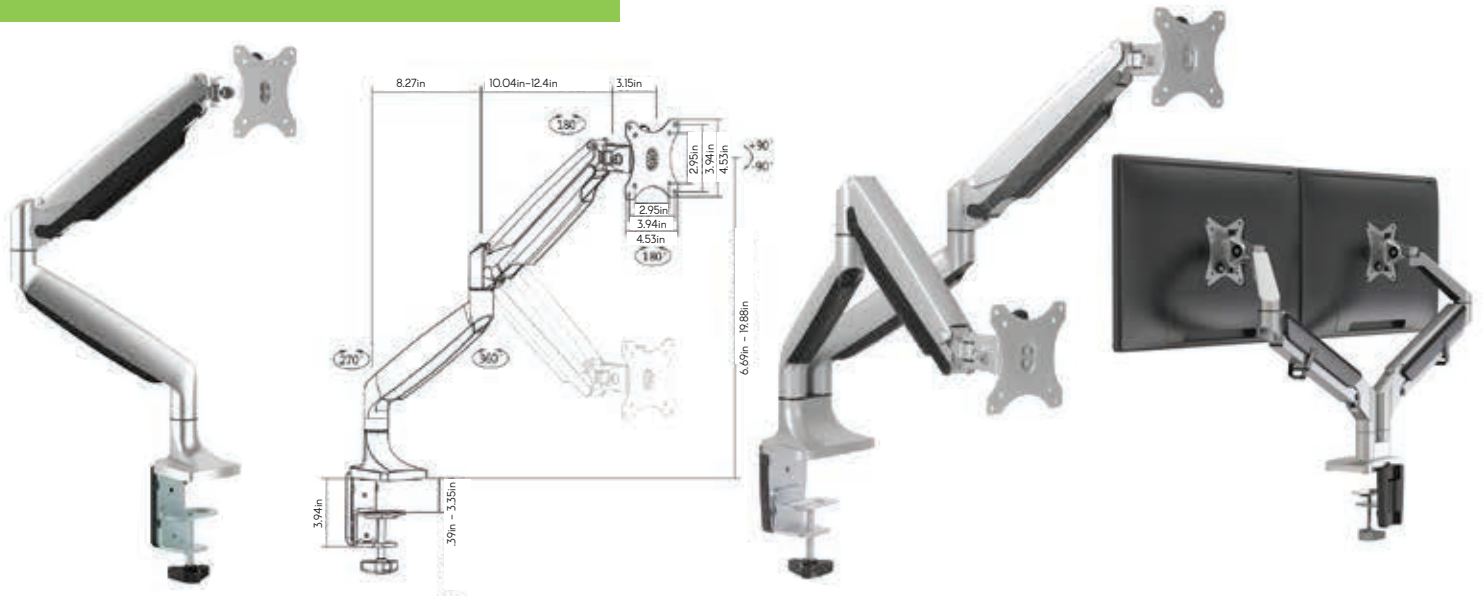

Monitor Arms

Gaslift