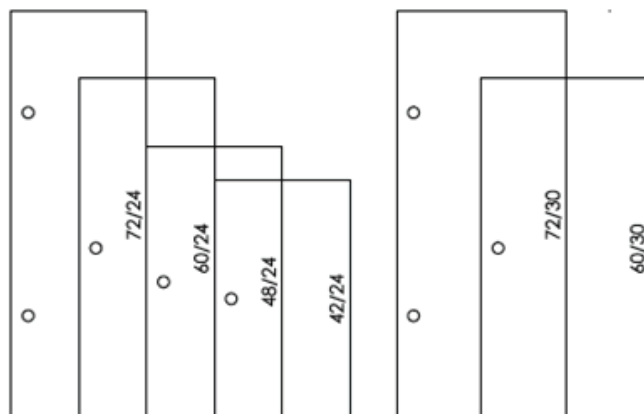

Thermally-Fused Laminate (TFL) Work Surfaces

	SKU	List
Quick Ship 24" x 42" x 1" TFL	5QWMU2442G2	\$285
Quick Ship 24" x 48" x 1" TFL	5QWMU2448G2	\$295
Quick Ship 24" x 60" x 1" TFL	5QWMU2460G2	\$385
Quick Ship 24" x 72" x 1" TFL	5QWMU2472G2	\$425
Quick Ship 30" x 60" x 1" TFL	5QWMU3060G2	\$480
Quick Ship 30" x 72" x 1" TFL	5QWMU3072G2	\$535
<i>All items above include 2" Grommet Cover</i>		
Transaction Top 15" x 30" x 1" TFL	WMUTT30	\$171
Transaction Top 15" x 42" x 1" TFL	WMUTT42	\$274