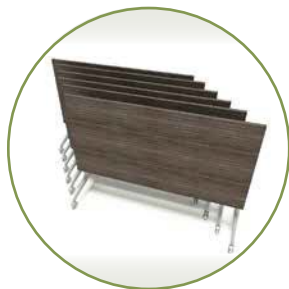

# Flip Top Tables Training Tables

Multiple Configurations Possible

GATEWAY  
office furniture

gatewayofficefurniture.com  
(800) 815-1224

List prices are suggested prices, and are subject to change without notice. Colors shown are representation only.

# Flip Top Tables Training Tables

Locking Casters

Nesting Abilities

Flip Down For Storage

Ganging Brackets Allow Tables Lock Together Seamlessly

Products	Dimensions	Weight	SKU	List Price
Table Flip Top Training Base	48-72"W x 28 1/2"H x 22-30"D	30 lbs	5CSD-TT60T7224-SV	\$768*
Bracket Table Ganging			5CSD-GBI-BK	\$26

### Tops Only

Dimensions	SKU	List
White Thermally-Fused Laminate (TFL) with 2" Grommet - 5 Day Quick Ship!		
24" x 48" x 1"	5QWMU2448G2	\$294
24" x 60" x 1"	5QWMU2460G2	\$385
24" x 72" x 1"	5QWMU2472G2	\$421
30" x 60" x 1"	5QWMU3060G2	\$476
30" x 72" x 1"	5QWMU3072G2	\$533
Preferred Pallet Surfaces (HPL)		
24" x 48" x 1 1/8"	WLU2448G2	\$388
24" x 60" x 1 1/8"	WLU2460G2	\$579
24" x 72" x 1 1/8"	WLU2472G2	\$599
30" x 60" x 1 1/8"	WLU3060G2	\$579
30" x 72" x 1 1/8"	WLU3072G2	\$691