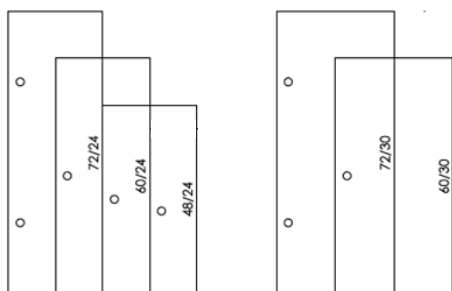

# Flip Top Tables Training Tables

Locking Casters

Nesting Abilities

Flip Down For Storage

Ganging Brackets Allow Tables Lock Together Seamlessly

Products	Dimensions	Weight	SKU	List Price
Table Flip Top Training Base	48-72"W x 28 1/2"H x 22-30"D	30 lbs	5CSD-TT60T7224-SV	\$768*
Bracket Table Ganging			5CSD-GBI-BK	\$26

### Tops Only

Dimensions	SKU	List
White Thermally-Fused Laminate (TFL) with 2" Grommet - 5 Day Quick Ship!		
24" x 48" x 1"	5QWMU2448G2	\$294
24" x 60" x 1"	5QWMU2460G2	\$385
24" x 72" x 1"	5QWMU2472G2	\$421
30" x 60" x 1"	5QWMU3060G2	\$476
30" x 72" x 1"	5QWMU3072G2	\$533
Preferred Pallet Surfaces (HPL)		
24" x 48" x 1 1/8"	WLU2448G2	\$388
24" x 60" x 1 1/8"	WLU2460G2	\$579
24" x 72" x 1 1/8"	WLU2472G2	\$599
30" x 60" x 1 1/8"	WLU3060G2	\$579
30" x 72" x 1 1/8"	WLU3072G2	\$691