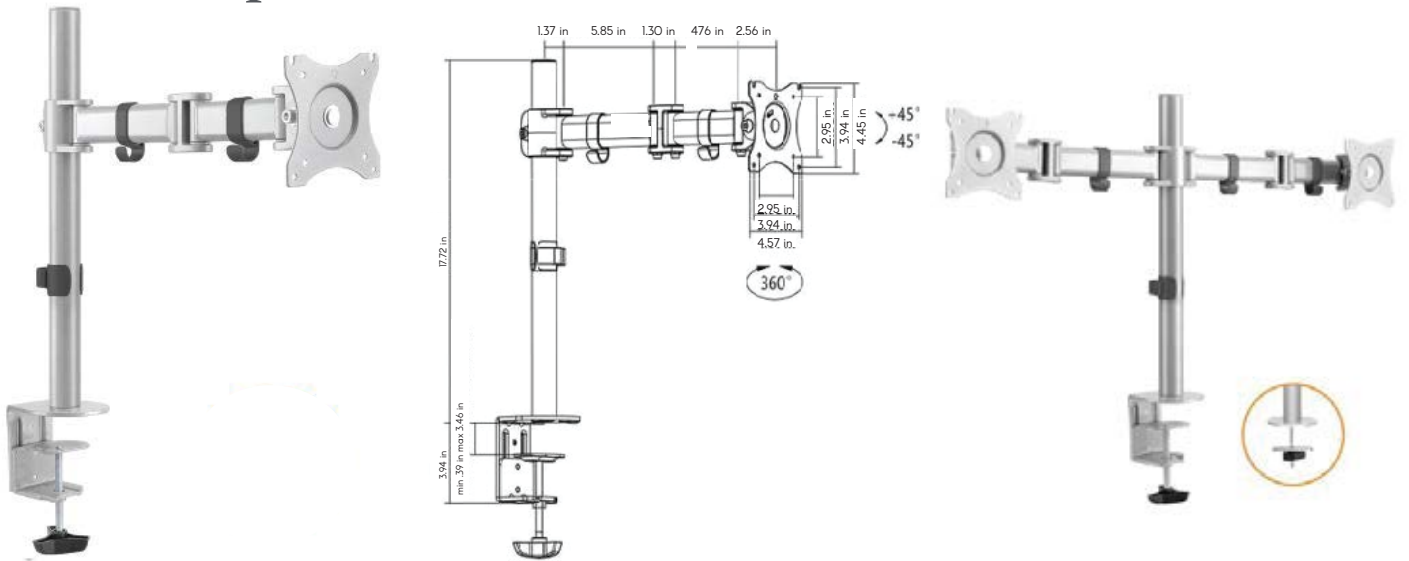

Monitor Arms

Gaslift

Simple

GATEWAY
office furniture

gatewayofficefurniture.com
(800) 815-1224

List prices are suggested prices, and are subject to change without notice. Colors shown are representation only.

Monitor Arms

Gaslift

- Screen Size 13"-32"
- Tilt Range +90°--90°
- Swivel Range +90°--90°
- Screen Rotation 180°
- VESA Compatible 75x75 100x100
- Curved Monitor
- Cable Management

Simple

- Screen Size 13"-27"
- Weight Capacity 8kg/17.6lbs
- VESA Compatible 75x75 100x100
- Tilt Range +45° - -45°
- Swivel Range 180°
- Screen Level 360°
- Cable Management

Products	SKU#	Weight	List Price
Single Simple Height Adjustment	*5TAM0601SV	10 lbs	\$218
Dual Simple Height Adjustment	*5TAM0602SV	12 lbs	\$270
Single Gaslift	5TAM0701SV	10 lbs	\$393
Dual Gaslift for 24" + tops only	5TAM712BK	12 lbs	\$641
Dual Gaslift - for 30" tops only	5TAM0702SV	15 lbs	\$641