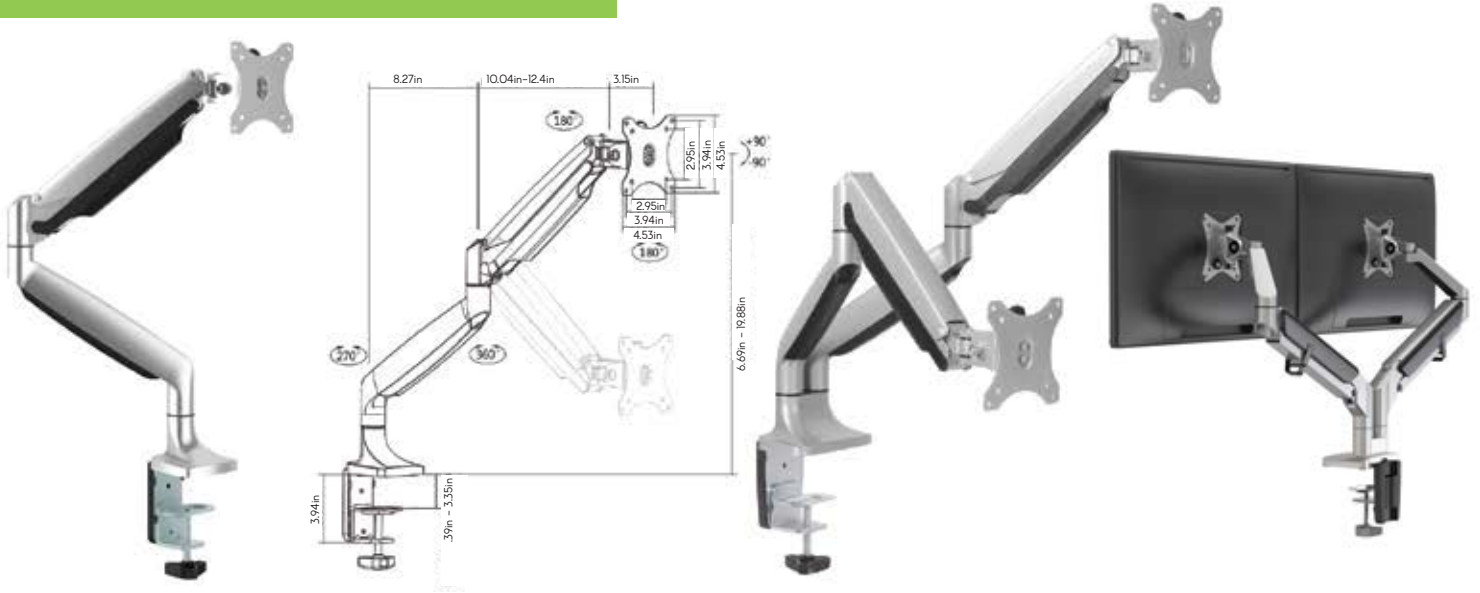

Monitor Arms

Gaslift

Simple

GATEWAY
office furniture

gatewayofficefurniture.com
(800) 815-1224

List prices are suggested prices, and are subject to change without notice. Colors shown are representation only.

Monitor Arms

Gaslift

- Screen Size 13"-32"
- Tilt Range +90°--90°
- Swivel Range +90°--90°
- Screen Rotation 180°
- VESA Compatible 75x75 100x100
- Curved Monitor
- Cable Management

Simple

- Screen Size 13"-27"
- Weight Capacity 8kg/17.6lbs
- VESA Compatible 75x75 100x100
- Tilt Range +45° - -45°
- Swivel Range 180°
- Screen Level 360°
- Cable Management

Products	SKU#	Weight	List Price
Single Simple Height Adjustment	*5TAM0601SV	10 lbs	\$218
Dual Simple Height Adjustment	*5TAM0602SV	12 lbs	\$270
Single Gaslift	5TAM0701SV	10 lbs	\$393
Dual Gaslift for 24" + tops only	5TAM712BK	12 lbs	\$641
Dual Gaslift - for 30" tops only	5TAM0702SV	15 lbs	\$641