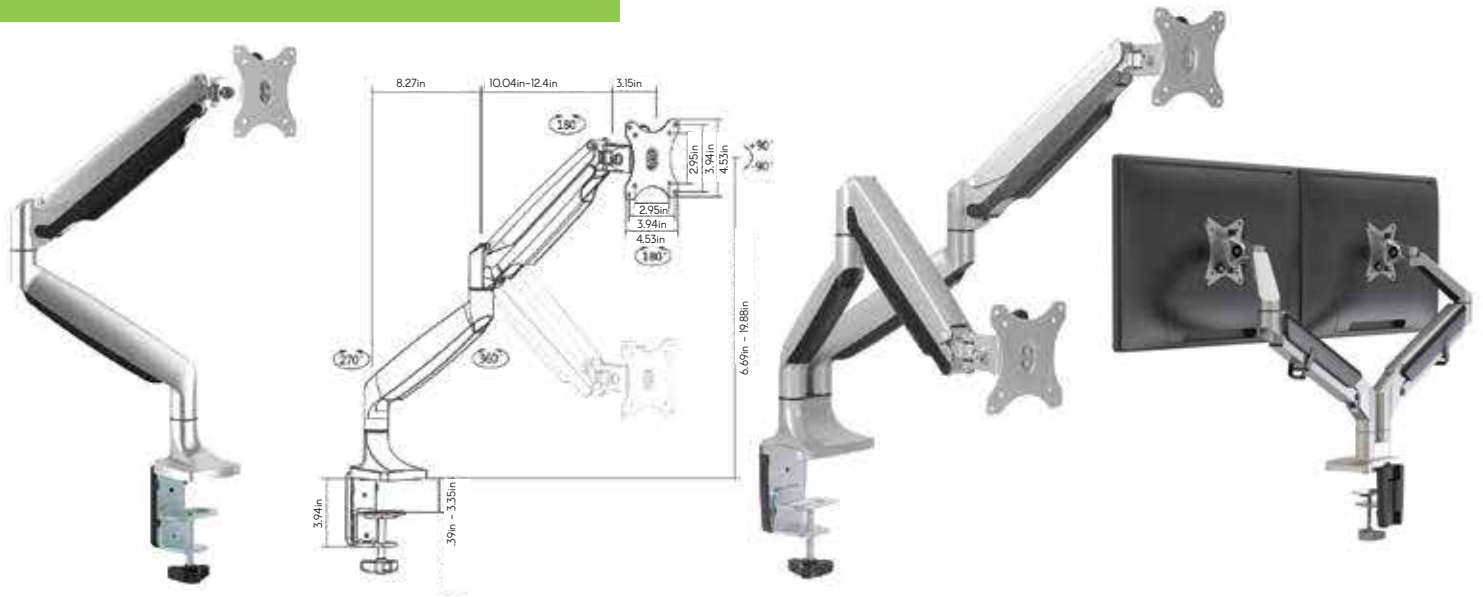

Monitor Arms

Gaslift

- **Screen Size**
  13"-32"
- **Tilt Range**
  +90°--90°
- **Swivel Range**
  +90°--90°
- **Screen Rotation**
  180°
- **VESA Compatible**
  75x75 100x100
- **Curved Monitor**
- **Cable Management**