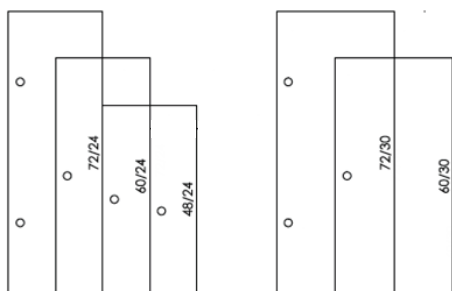

Tops Only

Dimensions	SKU	List
White Thermally-Fused Laminate (TFL) with 2" Grommet - 5 Day Quick Ship!		
24" x 48" x 1"	5QWMU2448G2	$294
24" x 60" x 1"	5QWMU2460G2	$385
24" x 72" x 1"	5QWMU2472G2	$421
30" x 60" x 1"	5QWMU3060G2	$476
30" x 72" x 1"	5QWMU3072G2	$533
Preferred Pallet Surfaces (HPL)		
24" x 48" x 1 1/8"	WLU2448G2	$388
24" x 60" x 1 1/8"	WLU2460G2	$579
24" x 72" x 1 1/8"	WLU2472G2	$599
30" x 60" x 1 1/8"	WLU3060G2	$579
30" x 72" x 1 1/8"	WLU3072G2	$691

Paint Finish