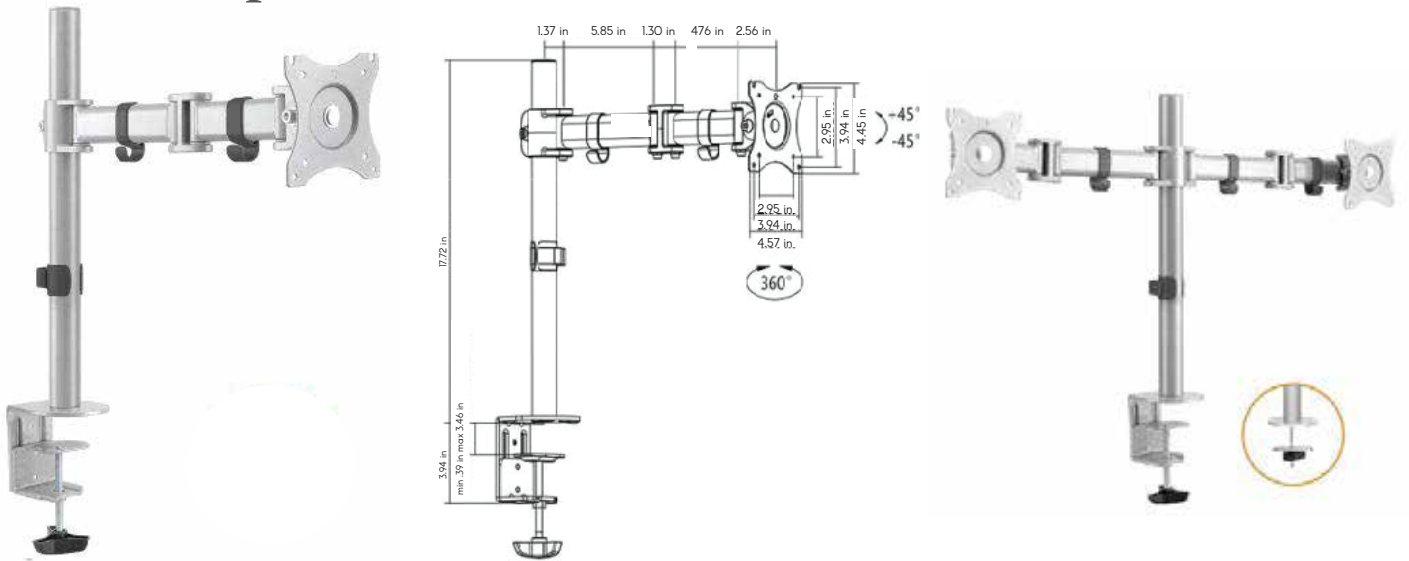

## Gaslift

-   
**Screen Size**  
 13"-32"
-   
**Tilt Range**  
 +90°--90°
-   
**Swivel Range**  
 +90°--90°
-   
**Screen Rotation**  
 180°
-   
**VESA Compatible**  
 75x75 100x100
-   
**Curved Monitor**
-   
**Cable Management**

## Simple

-   
**Screen Size**  
 13"-27"
-   
**Weight Capacity**  
 8kg/17.6lbs
-   
**VESA Compatible**  
 75x75 100x100
-   
**Tilt Range**  
 +45° - -45°
-   
**Swivel Range**  
 180°
-   
**Screen Level**  
 360°
-   
**Cable Management**