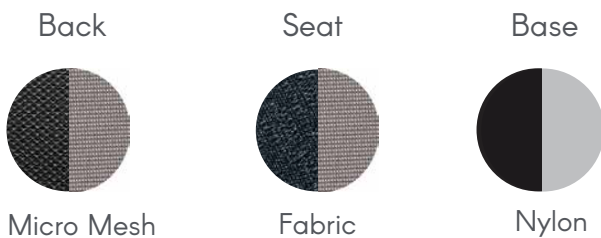

The High Back Brode Seating

GATEWAY
office furniture

800.815.1224
gatewayofficefurniture.com

The High Back Brode Seating

Features

- 3 Position Lock Synchro Tilt Mechanism
- Adjustable Armrests
- Sliding Seat Pan
- Pneumatic Height Adjustment
- BIFMA Approved

	SKU	List Price
High Back Brode, Black	5CS712HBBK	\$910
High Back Brode, Gray	5CS712HBGY	\$1,010
Stool Kit*	5CS702SKIT	\$283
Fabric Upcharge	CHAIRCUSH	\$315

*Stool Kit includes Foot Ring, Glides and Stool Height Cylinder

*Seat available in a variety of colors. (\$315 upcharge)
See our fabric card for a wide color selection.

Dimensions	Brode (Task)	Brode (Stool)
Total Depth	22-25"	22-25"
Total Height	40-43"	46-56"
Total Width	26 1/2"	26 1/2"
Seat Width	19 1/2"	19 1/2"
Seat Depth	16-19"	16-19"
Chair Back Width	19 1/2"	19 1/2"
Chair Back Height	22 1/2"	22 1/2"
Weight	40 lbs	46 lbs