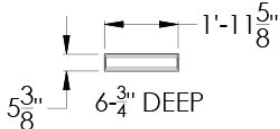

Start with a 10', and add extensions, 14', 18', you get the idea.

Start with a 12', and add extension, 16', 20', its so easy.

SKYLINE Executive Casegoods Series

All Skyline tables include grommet cut outs for your power, data, and charging needs. The opening is large enough to accommodate any custom equipment you may need.

6' TABLE

8' TABLE

10' TABLE

12' TABLE

RAW GROMMET CUTOUT

6' TABLE BASE

8', 10', 12' TABLE BASE

4' EXT TABLE BASE