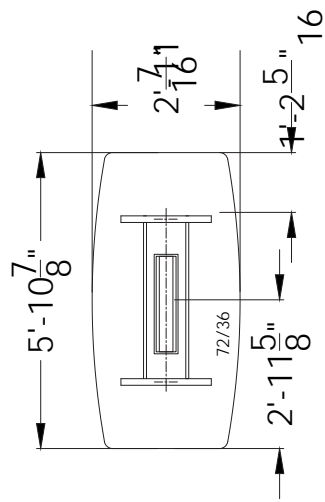

IT'S ALL IN THE DETAILS

Customize Skyline to fit your office's spatial needs.

Start with a 10', and add extensions, 14', 18', you get the idea.

Start with a 12', and add extension, 16', 20', its so easy.

SKYLINE Executive Casegoods Series

All Skyline tables include grommet cut outs for your power, data, and charging needs. The opening is large enough to accommodate any custom equipment you may need.

6' TABLE

8' TABLE