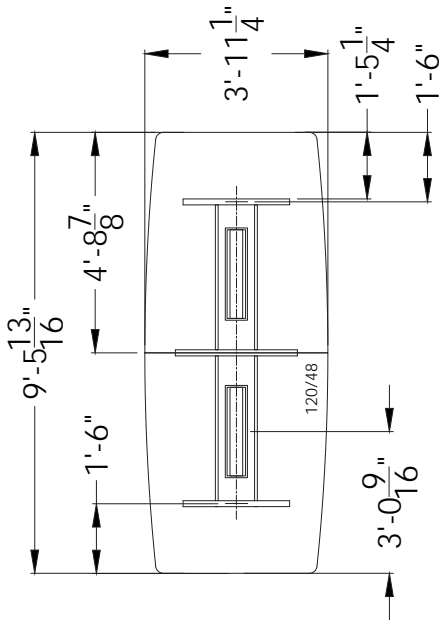

12' TABLE

10' TABLE