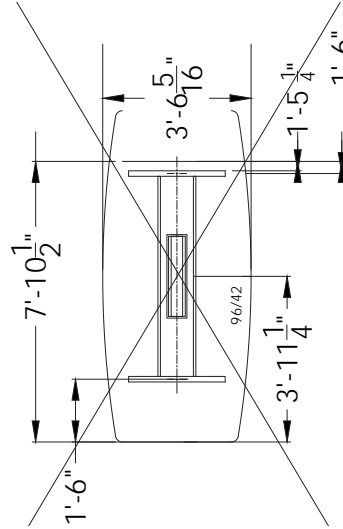

IT'S ALL IN THE DETAILS

Customize Skyline to fit your office's spatial needs.

Start with a 10', and add extensions, 14', 18', you get the idea.

Start with a 12', and add extension, 16', 20', its so easy.

SKYLINE Executive Casegoods Series

All Skyline tables include grommet cut outs for your power, data, and charging needs. The opening is large enough to accommodate any custom equipment you may need.

6' TABLE

8' TABLE

800.817.1187 | conklinoffice.com

List prices are suggested prices, and are subject to change without notice. Colors shown are representation only.