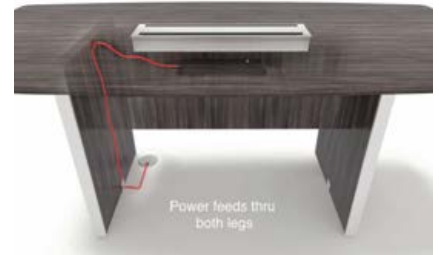

IT'S ALL IN THE DETAILS

Customize Skyline to fit your office's spatial needs.

Start with a 10', and add extensions, 14', 18', you get the idea.

Start with a 12', and add extension, 16', 20', its so easy.

SKYLINE Executive Casegoods Series

All Skyline tables include grommet cut outs for your power, data, and charging needs. The opening is large enough to accommodate any custom equipment you may need.

6' TABLE

8' TABLE

12' TABLE

800.817.1187 | conklinoffice.com

List prices are suggested prices, and are subject to change without notice. Colors shown are representation only.