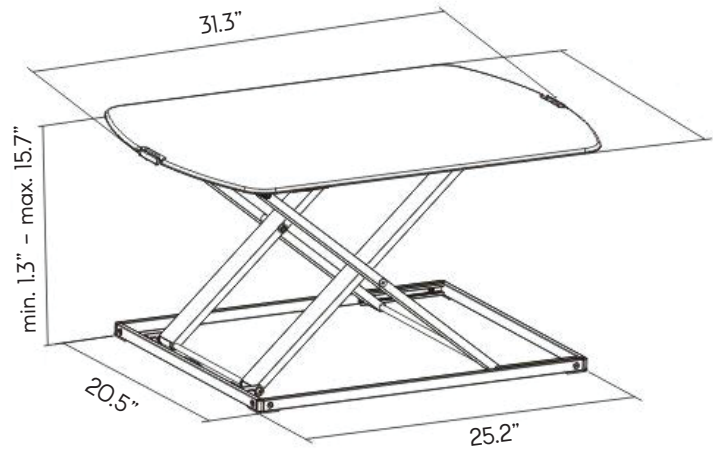

The Rise Height Adjustable Desks

**FINAL
SALE
ITEM**

GATEWAY
office furniture

800.815.1224
gatewayofficefurniture.com

The Rise Height Adjustable Desks

stain resistant surface

Features

- Stepless Height Settings
- Compact board offers increased protection against liquids and chemical damage
- Aluminum base provides a sleek, lighter, and elegant look
- Non-skid rubber pads to protect work surface from scratches or scuffs

Products	SKU#	List Price
The Rise, Sit Stand Desktop Riser	5CHADSV	\$149

Dimensions	Rise
Total Dimensions	31.3" x 22" x 1.3" - 15.7"
Worksurface Size (LxW)	31.3" x 22"
Height Range	1.3" - 15.7"
Tabletop Thickness	.31"
Height Adjustment	Manual
Weight	22 lbs