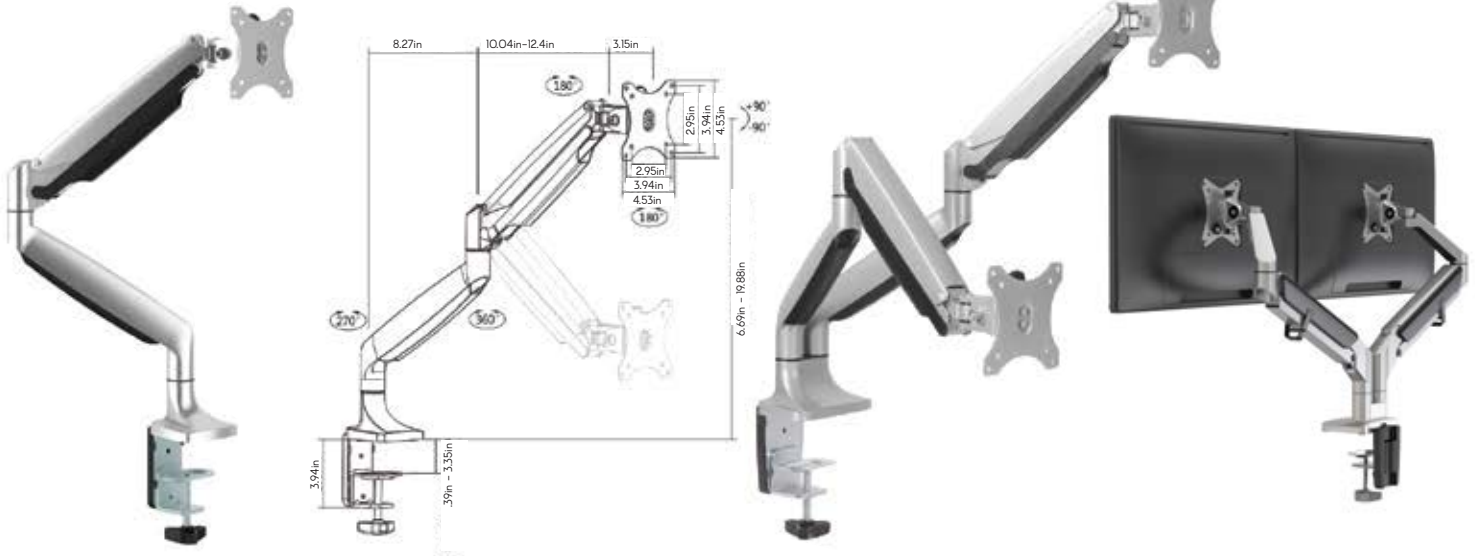

Monitor Arms

Gaslift

Simple

Gaslift

Monitor Arms

- Screen Size 13"-32"
- Tilt Range +90°--90°
- Swivel Range +90°--90°
- Screen Rotation 180°
- VESA Compatible 75x75 100x100
- Curved Monitor
- Cable Management

Simple

- Screen Size 13"-27"
- Weight Capacity 8kg/17.6lbs
- VESA Compatible 75x75 100x100
- Tilt Range +45° - -45°
- Swivel Range 180°
- Screen Level 360°
- Cable Management

Products	SKU#	Weight	List Price
Single Gaslift	5TAM0701SV	10 lbs	\$393
Dual Gaslift – for 30" tops only	5TAM0702SV	15 lbs	\$641
Single Simple Height Adjustment	*5TAM0601SV	10 lbs	\$218
Dual Simple Height Adjustment	*5TAM0602SV	12 lbs	\$270
Tek Arm Dual Gaslift	5TAM0712SV	12 lbs	\$641