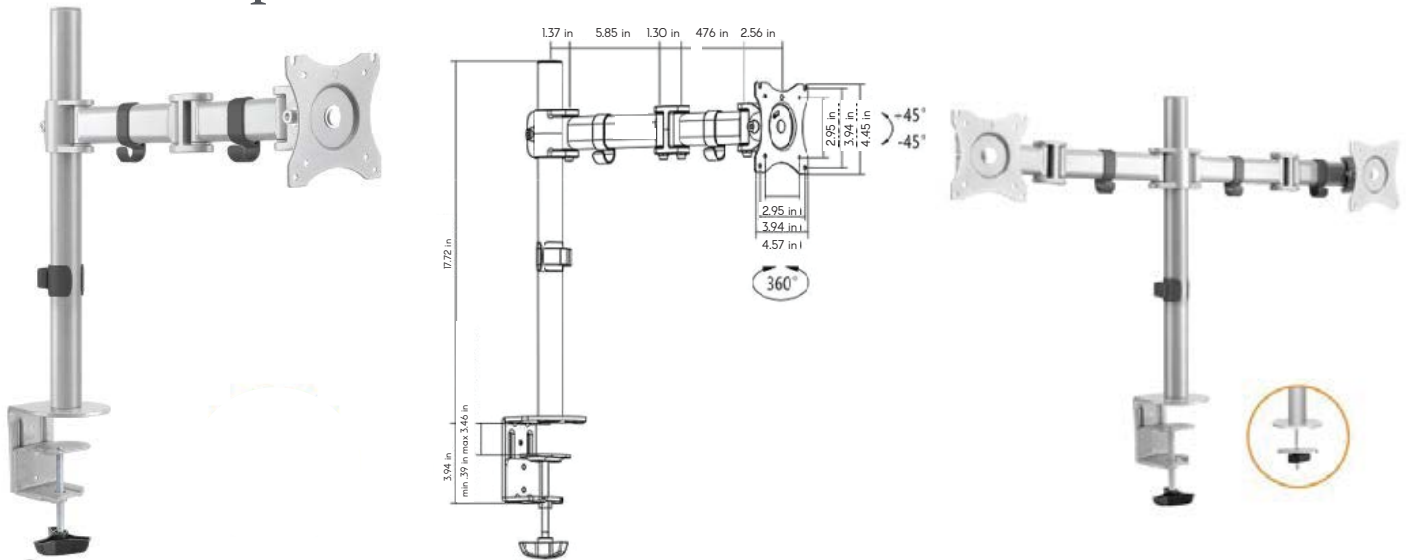

Monitor Arms

Gaslift

Simple

Gaslift

Monitor Arms

- Screen Size 13"-32"
- Tilt Range +90°--90°
- Swivel Range +90°--90°
- Screen Rotation 180°
- VESA Compatible 75x75 100x100
- Curved Monitor
- Cable Management

Simple

- Screen Size 13"-27"
- Weight Capacity 8kg/17.6lbs
- VESA Compatible 75x75 100x100
- Tilt Range +45° - -45°
- Swivel Range 180°
- Screen Level 360°
- Cable Management

Products	SKU#	Weight	List Price
Single Gaslift	5TAM0701SV	10 lbs	\$393
Dual Gaslift – for 30" tops only	5TAM0702SV	15 lbs	\$641
Single Simple Height Adjustment	*5TAM0601SV	10 lbs	\$218
Dual Simple Height Adjustment	*5TAM0602SV	12 lbs	\$270
Tek Arm Dual Gaslift	5TAM0712SV	12 lbs	\$641