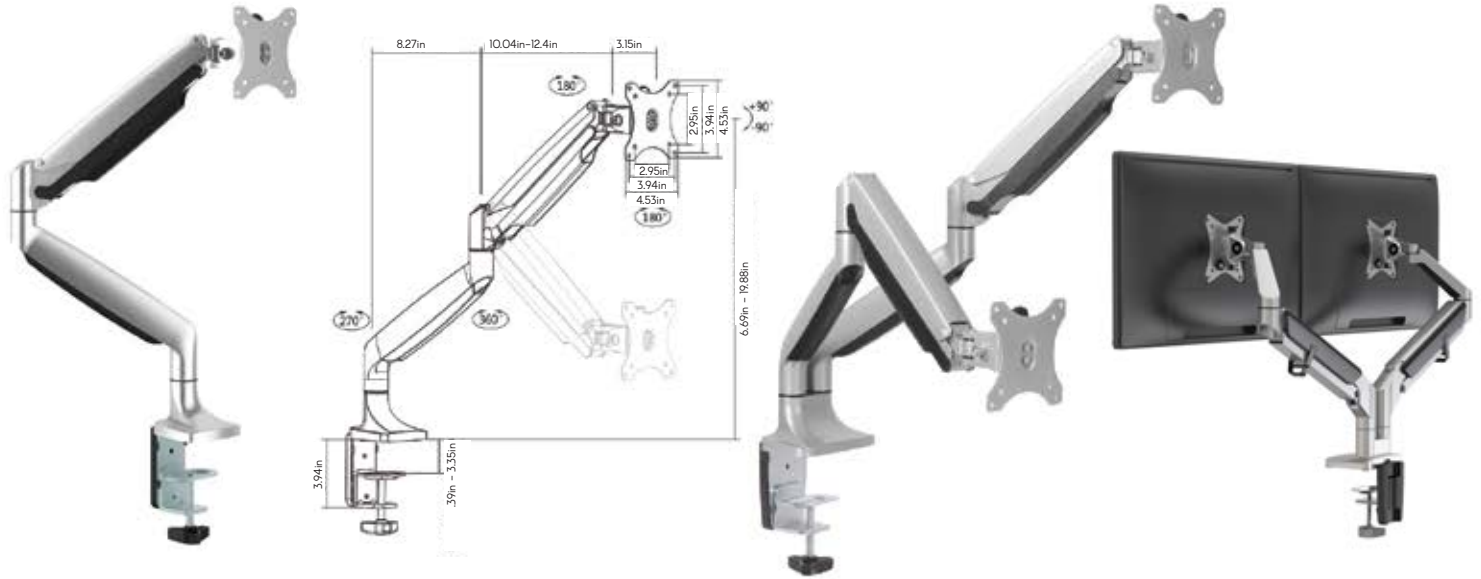

Monitor Arms

Gaslift

Simple

GATEWAY
office furniture

800.815.1224
gatewayofficefurniture.com

Monitor Arms

Gaslift

- Screen Size 13"-32"
- Tilt Range +90°--90°
- Swivel Range +90°--90°
- Screen Rotation 180°
- VESA Compatible 75x75 100x100
- Curved Monitor
- Cable Management

Simple

- Screen Size 13"-27"
- Weight Capacity 8kg/17.6lbs
- VESA Compatible 75x75 100x100
- Tilt Range +45° - -45°
- Swivel Range 180°
- Screen Level 360°
- Cable Management

Products	SKU#	Weight	List Price
Single Gaslift	5TAM070ISV	10 lbs	\$393
Dual Gaslift, 30 "	5TAM0702SV	15 lbs	\$641
Dual Gaslift, 24 "	5TAM712SV	15 lbs	\$641
Single Simple Height Adjustment	5TAM060ISV	10 lbs	\$218
Dual Simple Height Adjustment	5TAM0602SV	12 lbs	\$270