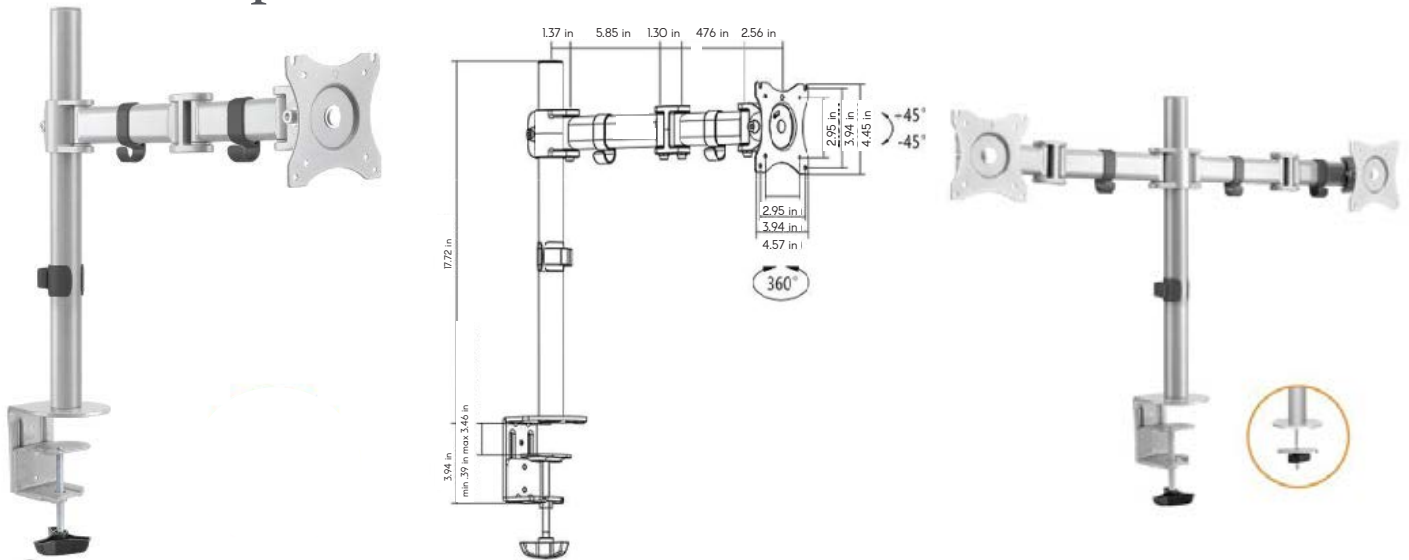

Monitor Arms

Gaslift

Simple

GATEWAY
office furniture

800.815.1224
gatewayofficefurniture.com

Monitor Arms

Gaslift

- Screen Size 13"-32"
- Tilt Range +90°--90°
- Swivel Range +90°--90°
- Screen Rotation 180°
- VESA Compatible 75x75 100x100
- Curved Monitor
- Cable Management

Simple

- Screen Size 13"-27"
- Weight Capacity 8kg/17.6lbs
- VESA Compatible 75x75 100x100
- Tilt Range +45° - -45°
- Swivel Range 180°
- Screen Level 360°
- Cable Management

Products	SKU#	Weight	List Price
Single Gaslift	5TAM070ISV	10 lbs	\$393
Dual Gaslift, 30 "	5TAM0702SV	15 lbs	\$641
Dual Gaslift, 24 "	5TAM712SV	15 lbs	\$641
Single Simple Height Adjustment	5TAM060ISV	10 lbs	\$218
Dual Simple Height Adjustment	5TAM0602SV	12 lbs	\$270