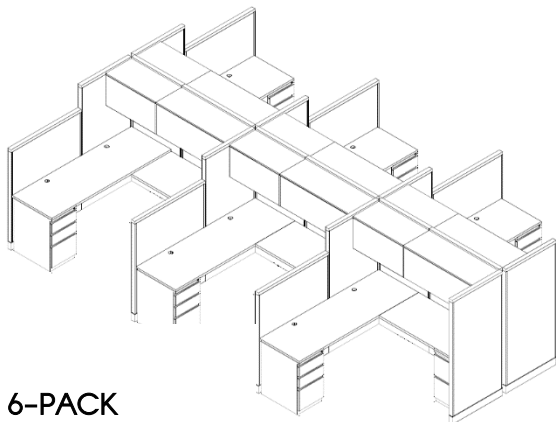

6-PACK
6X6
65-53H PANELS
$ 6945 LIST/SEAT