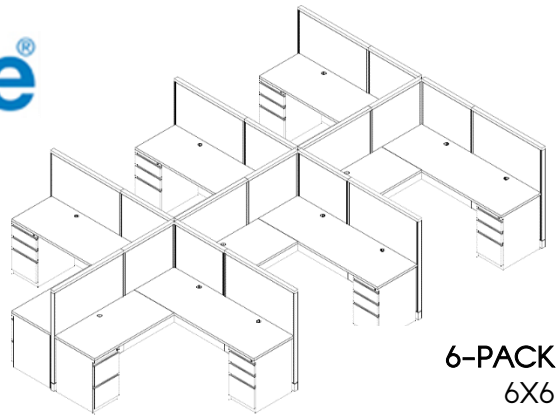

8-PACK
30X60
53H PANELS
\$ 2795 LIST/SEAT

Steelcase®

FEATURES
3 CIRCUIT POWER
BASE IN-FEEDS
4 OUTLETS
TASK LIGHTS

TACKABLE PANELS
42 / 53 / 65 HIGH
24 / 30 / 42 WIDE

WORK SURFACES
24X48, 24X60,
24X72 30X60, 30X72

RUN OF THREE
30X60
\$ 3,425 LIST/SEAT

POD OF SIX WITH RETURNS
72X72
\$ 4,800 LIST/SEAT

DESKS

3 Styles – 3 Finishes

	<u>LIST</u>
DESK, 30X60, BBF PED	\$ 1669
CREDENZA, 24X72, BBF/FF	\$ 2595
L DESK, 30X66/24X42, BBF/FF	\$ 3215
L DESK, 30X72/24X48, BBF/FF	\$ 3400
U DESK, 30X66/24X42/24X66	\$ 3830
U DESK, 30X72/24X48/24X72	\$ 4020
LATERAL FILE, 2DX36, W/TOP	\$ 1700
HUTCH, 72X36, W/TACK BD	\$ 1300
BOOKCASE, 3 SHELF, 48H	\$ 750