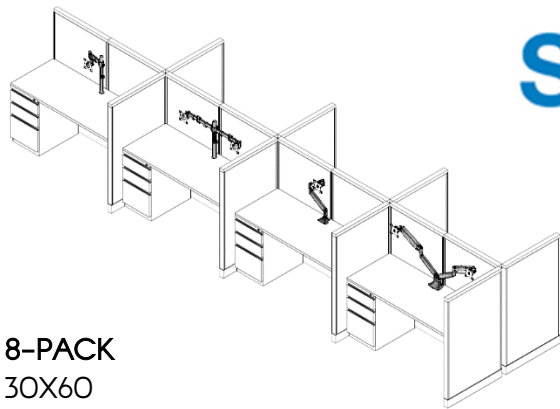

8-PACK
30X60
53H PANELS
\$ 2795 LIST/SEAT

Steelcase®

FEATURES
3 CIRCUIT POWER
BASE IN-FEEDS
4 OUTLETS
TASK LIGHTS

TACKABLE PANELS
42 / 53 / 65 HIGH
24 / 30 / 42 WIDE

WORK SURFACES
24X48, 24X60,
24X72 30X60, 30X72