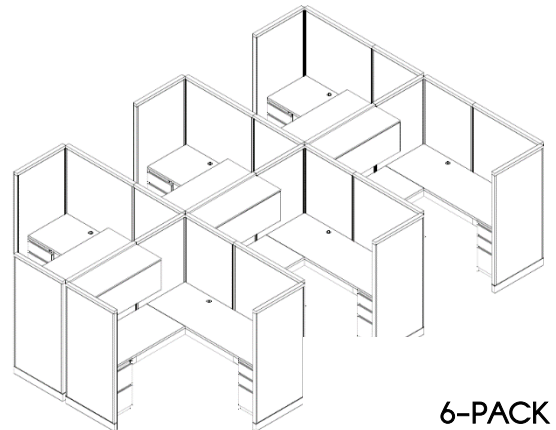

6-PACK
6X6
65H PANELS
$ 7075 LIST/SEAT