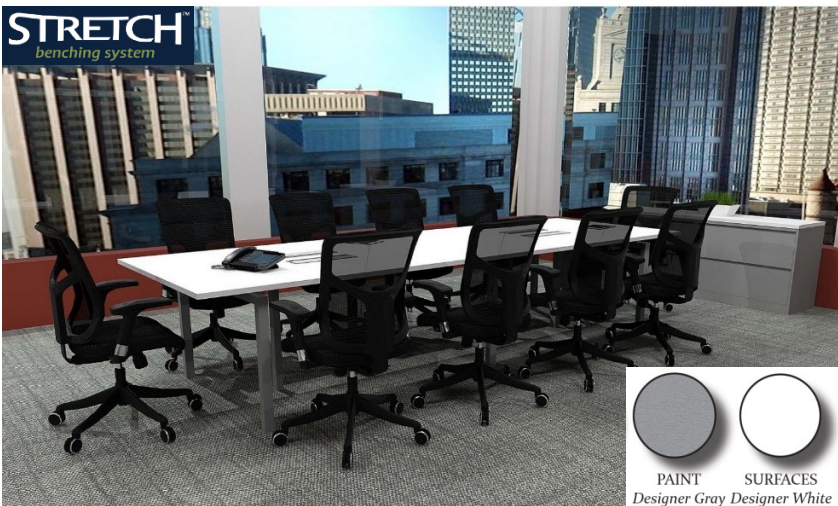

<u>LIST</u>
48X96, NO POWER	$ 4237
48X120, 2 PC, NO POWER	$ 4595
48X144, 2 PC, NO POWER	$ 5177
48X96, POWER, 2 GROMMETS	$ 5657
48X120, POWER, 4 GROMMETS	$ 7043
48X144, POWER, 4 GROMMETS	$ 7675

POWERED TABLES INCLUDE:
3 CIRCUIT MODULAR POWER, CABLE FLOOR BOX, BASE FEED, 6-OUTLETS, 4-CAT6 PORTS, AND 4-USB PORTS