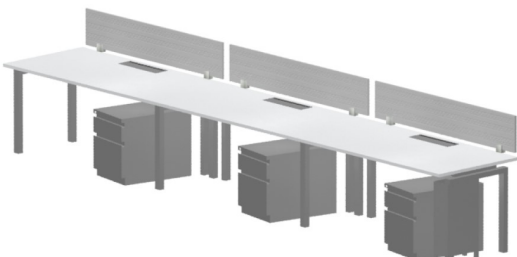

8-PACK
30X60
53H PANELS
\$ 2795 LIST/SEAT

Steelcase®

FEATURES
3 CIRCUIT POWER
BASE IN-FEEDS
4 OUTLETS
TASK LIGHTS

TACKABLE PANELS
42 / 53 / 65 HIGH
24 / 30 / 42 WIDE

WORK SURFACES
24X48, 24X60,
24X72 30X60, 30X72

6-PACK
6X6
53H PANELS
\$ 5075 LIST/SEAT

6-PACK
6X6
65-53H PANELS
\$ 6945 LIST/SEAT

6-PACK
6X6
65H PANELS
\$ 7075 LIST/SEAT

BENCHING

Collaborative, Open, Flexible

PINWHEEL
120X48
\$ 4,325 LIST/SEAT

POD OF SIX
30X60
\$ 2,650 LIST/SEAT

RUN OF THREE
30X60
\$ 3,425 LIST/SEAT

POD OF SIX WITH RETURNS
72X72
\$ 4,800 LIST/SEAT

DESKS

3 Styles – 3 Finishes

	<u>LIST</u>
DESK, 30X60, BBF PED	\$ 1669
CREDENZA, 24X72, BBF/FF	\$ 2595
L DESK, 30X66/24X42, BBF/FF	\$ 3215
L DESK, 30X72/24X48, BBF/FF	\$ 3400
U DESK, 30X66/24X42/24X66	\$ 3830
U DESK, 30X72/24X48/24X72	\$ 4020
LATERAL FILE, 2DX36, W/TOP	\$ 1700
HUTCH, 72X36, W/TACK BD	\$ 1300
BOOKCASE, 3 SHELF, 48H	\$ 750

	<u>LIST</u>
DESK, 30X60, BF PED	\$ 1361
CREDENZA, 24X72, BBF/FF	\$ 2590
L DESK, 30X66/24X42, BBF/FF	\$ 3225
L DESK, 36X72/24X48, BBF/FF	\$ 3375
U DESK, 30X66/24X42/24X66	\$ 3975
U DESK, 36X72/24X48/24X72	\$ 4165
LATERAL FILE, 2DX36, W/TOP	\$ 1700
HUTCH, 72X36, W/TACK BD	\$ 1250
BOOKCASE, 3 SHELF, 48H	\$ 765