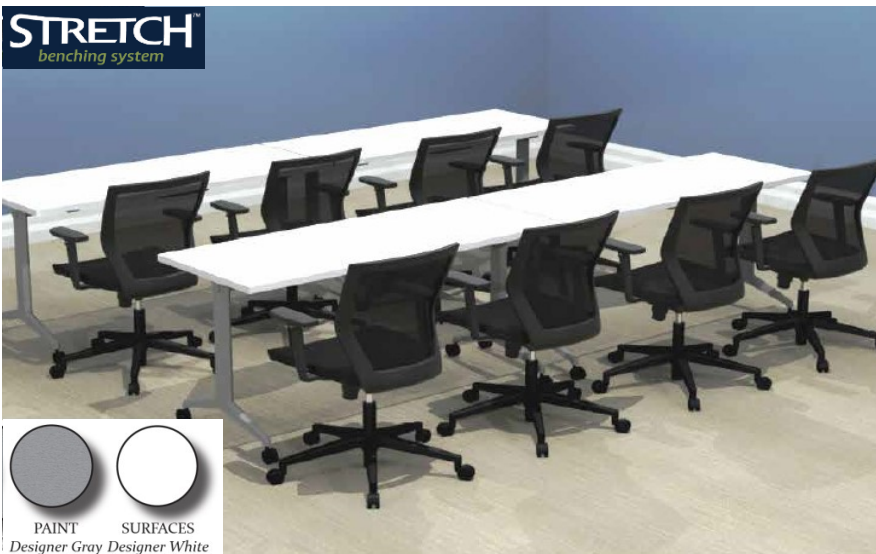

POWERED TABLES INCLUDE:
3 CIRCUIT MODULAR POWER, CABLE FLOOR BOX, BASE FEED, 6-OUTLETS, 4-CAT6 PORTS, AND 4-USB PORTS

HEIGHT ADJUSTABLE

For Private Offices and Open Floor Plans

STRETCH
benching system

SINGLE SIT-STAND, SINGLE MOTOR:

*Fabric screens are not available for 5 Day Shipping.

BF MOBILE PEDESTAL \$ 750

STRETCH
benching system

TRAINING & MULTI-PURPOSE

STRETCH
benching system

	<u>LIST</u>
24X60, FLIP, NEST, CASTERS	\$ 1153
24X72, FLIP, NEST, CASTERS	\$ 1189
30X60, FLIP, NEST, CASTERS	\$ 1244
30X72, FLIP, NEST, CASTERS	\$ 1301
66W, MODESTY PANEL	\$ 217
72W, MODESTY PANEL	\$ 249
GANGING BRACKETS, PAIR	\$ 52