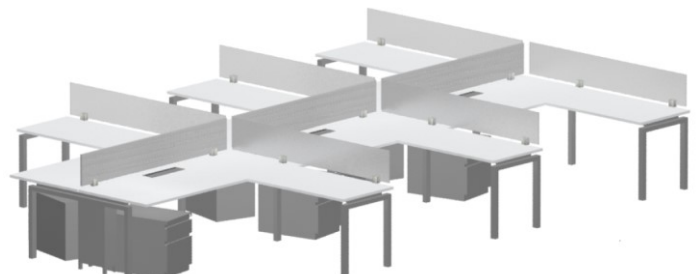

8-PACK
30X60
53H PANELS
\$ 2795 LIST/SEAT

Steelcase®

FEATURES
3 CIRCUIT POWER
BASE IN-FEEDS
4 OUTLETS
TASK LIGHTS

TACKABLE PANELS
42 / 53 / 65 HIGH
24 / 30 / 42 WIDE

WORK SURFACES
24X48, 24X60,
24X72 30X60, 30X72

6-PACK
6X6
53H PANELS
\$ 5075 LIST/SEAT

6-PACK
6X6
65-53H PANELS
\$ 6945 LIST/SEAT

6-PACK
6X6
65H PANELS
\$ 7075 LIST/SEAT

BENCHING

Collaborative, Open, Flexible

PINWHEEL
120X48
\$ 4,325 LIST/SEAT

POD OF SIX
30X60
\$ 2,650 LIST/SEAT

RUN OF THREE
30X60
\$ 3,425 LIST/SEAT

POD OF SIX WITH RETURNS
72X72
\$ 4,800 LIST/SEAT

DESKS

3 Styles – 3 Finishes

	<u>LIST</u>
DESK, 30X60, BBF PED	\$ 1669
CREDENZA, 24X72, BBF/FF	\$ 2595
L DESK, 30X66/24X42, BBF/FF	\$ 3215
L DESK, 30X72/24X48, BBF/FF	\$ 3400
U DESK, 30X66/24X42/24X66	\$ 3830
U DESK, 30X72/24X48/24X72	\$ 4020
LATERAL FILE, 2DX36, W/TOP	\$ 1700
HUTCH, 72X36, W/TACK BD	\$ 1300
BOOKCASE, 3 SHELF, 48H	\$ 750

CONFERENCE TABLES

3 Styles – 3 Finishes

	<u>LIST</u>
36X72 W/GROMMET	\$ 1943
42X96 W/GROMMET	\$ 2500
48X120, 2 PC, W/2 GROMMETS	\$ 3125
48X144, 2 PC, W/2 GROMMETS	\$ 3750
48X48, EXT LEAF, W/GROMMET	\$ 1250
PWR MOD, 4 POWER, 2 USB	\$ 313
36D ROUND	\$ 731
42D ROUND	\$ 775
HUTCH, 24X72, 4 DOOR	\$ 3351
BUFFET, 24X72, 36H, 4 DOOR	\$ 3000
PRESENTATION BOARD, 48X48	\$ 1360