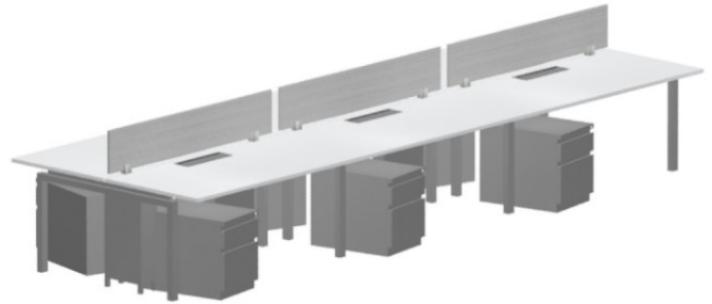

8-PACK
30X60
53H PANELS
\$ 2795 LIST/SEAT

Steelcase®

FEATURES
3 CIRCUIT POWER
BASE IN-FEEDS
4 OUTLETS
TASK LIGHTS

TACKABLE PANELS
42 / 53 / 65 HIGH
24 / 30 / 42 WIDE

WORK SURFACES
24X48, 24X60,
24X72 30X60, 30X72

6-PACK
6X6
53H PANELS
\$ 5075 LIST/SEAT

6-PACK
6X6
65-53H PANELS
\$ 6945 LIST/SEAT

6-PACK
6X6
65H PANELS
\$ 7075 LIST/SEAT

BENCHING

Collaborative, Open, Flexible

PINWHEEL
120X48
\$ 4,325 LIST/SEAT

POD OF SIX
30X60
\$ 2,650 LIST/SEAT

RUN OF THREE
30X60
\$ 3,425 LIST/SEAT

POD OF SIX WITH RETURNS
72X72
\$ 4,800 LIST/SEAT

DESKS

3 Styles – 3 Finishes

	<u>LIST</u>
DESK, 30X60, BBF PED	\$ 1669
CREDENZA, 24X72, BBF/FF	\$ 2595
L DESK, 30X66/24X42, BBF/FF	\$ 3215
L DESK, 30X72/24X48, BBF/FF	\$ 3400
U DESK, 30X66/24X42/24X66	\$ 3830
U DESK, 30X72/24X48/24X72	\$ 4020
LATERAL FILE, 2DX36, W/TOP	\$ 1700
HUTCH, 72X36, W/TACK BD	\$ 1300
BOOKCASE, 3 SHELF, 48H	\$ 750

	<u>LIST</u>
DESK, 30X60, BF PED	\$ 1361
CREDENZA, 24X72, BBF/FF	\$ 2590
L DESK, 30X66/24X42, BBF/FF	\$ 3225
L DESK, 36X72/24X48, BBF/FF	\$ 3375
U DESK, 30X66/24X42/24X66	\$ 3975
U DESK, 36X72/24X48/24X72	\$ 4165
LATERAL FILE, 2DX36, W/TOP	\$ 1700
HUTCH, 72X36, W/TACK BD	\$ 1250
BOOKCASE, 3 SHELF, 48H	\$ 765