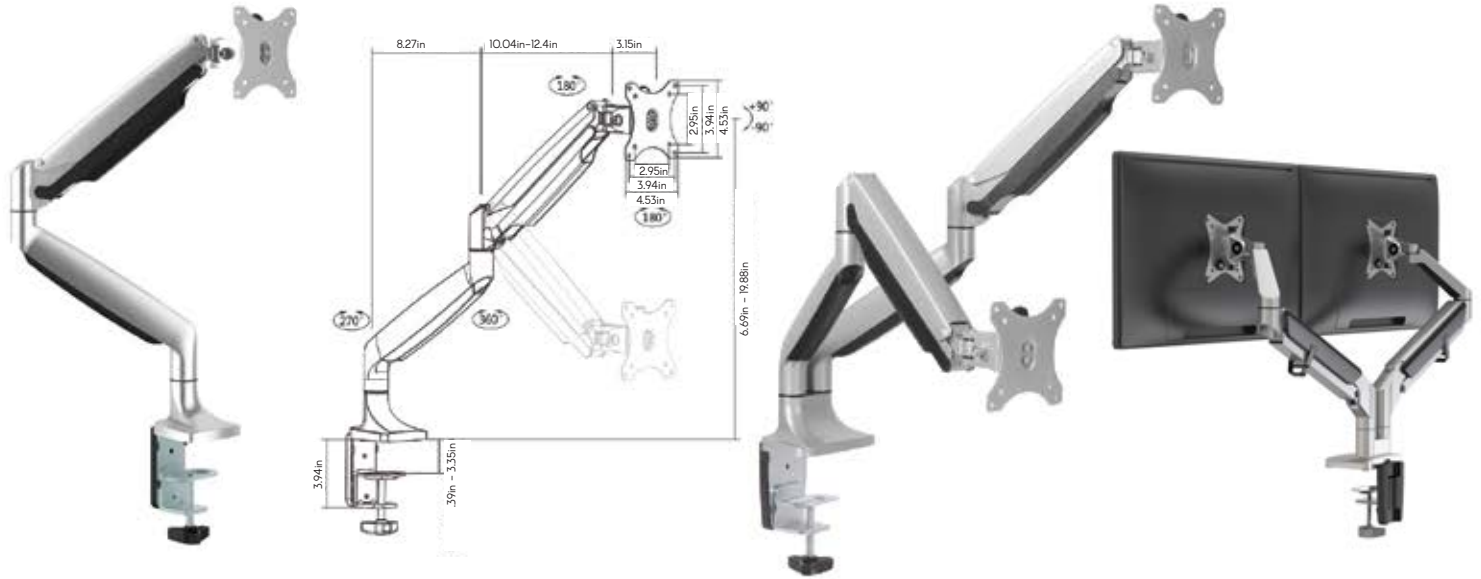

Monitor Arms

Gaslift

Simple

GATEWAY
office furniture

800.815.1224
gatewayofficefurniture.com

Gaslift

- Screen Size
13"-32"
- Tilt Range
+90°--90°
- Swivel Range
+90°--90°
- Screen Rotation
180°
- VESA Compatible
75x75 100x100
- Curved Monitor
- Cable Management

Simple

- Screen Size
13"-27"
- Weight Capacity
8kg/17.6lbs
- VESA Compatible
75x75 100x100
- Tilt Range
+45° - -45°
- Swivel Range
180°
- Screen Level
360°
- Cable Management

Products	SKU#	Weight	List Price
Single Gaslift	5TAM0701SV	10 lbs	\$393
Dual Gaslift	5TAM0702SV	15 lbs	\$641
Single Simple Height Adjustment	5TAM0601SV	10 lbs	\$218
Dual Simple Height Adjustment	5TAM0602SV	12 lbs	\$270