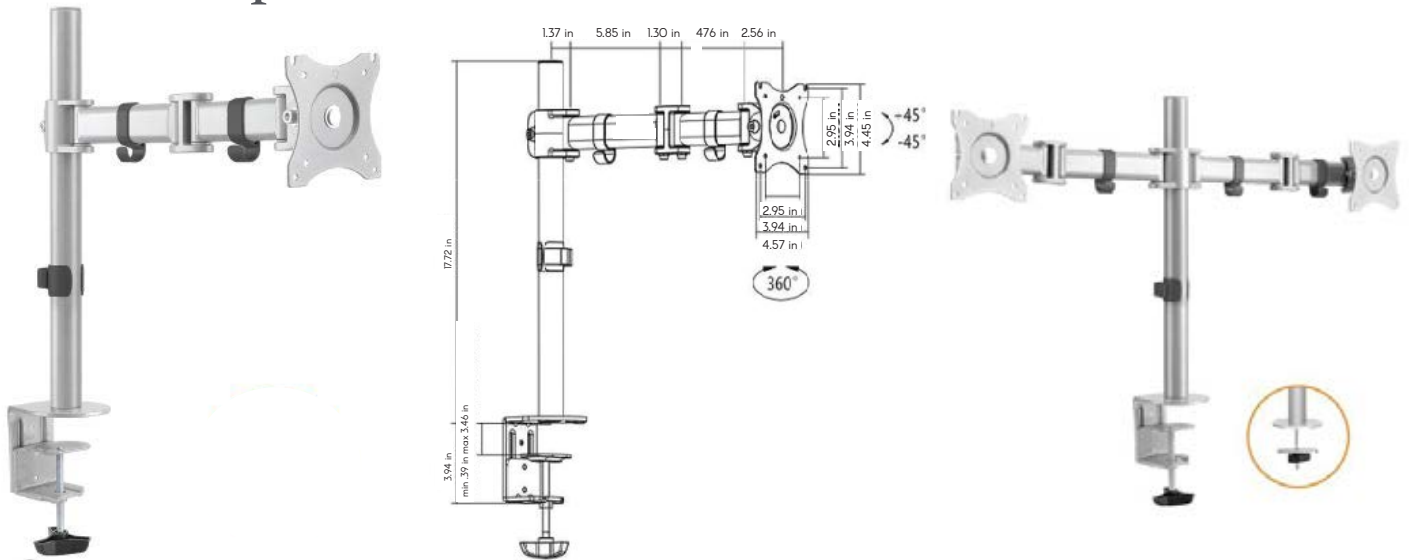

Monitor Arms

Gaslift

Simple

GATEWAY
office furniture

800.815.1224
gatewayofficefurniture.com

Gaslift

- Screen Size
13"-32"
- Tilt Range
+90°--90°
- Swivel Range
+90°--90°
- Screen Rotation
180°
- VESA Compatible
75x75 100x100
- Curved Monitor
- Cable Management

Simple

- Screen Size
13"-27"
- Weight Capacity
8kg/17.6lbs
- VESA Compatible
75x75 100x100
- Tilt Range
+45° - -45°
- Swivel Range
180°
- Screen Level
360°
- Cable Management

Products	SKU#	Weight	List Price
Single Gaslift	5TAM0701SV	10 lbs	\$393
Dual Gaslift	5TAM0702SV	15 lbs	\$641
Single Simple Height Adjustment	5TAM0601SV	10 lbs	\$218
Dual Simple Height Adjustment	5TAM0602SV	12 lbs	\$270