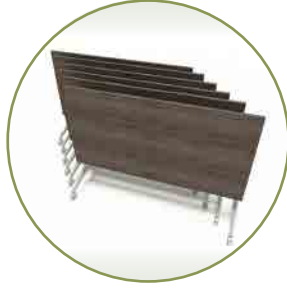

# Flip Top Tables Training Tables

Multiple configurations possible

**GATEWAY**  
office furniture

800.815.1224  
gatewayofficefurniture.com

# Flip Top Tables Training Tables

Locking Casters

Nesting Abilities

Flip Down For Storage

Ganging Brackets Allow Tables Lock Together Seamlessly

Products	Dimensions	Weight	SKU	List Price
Table Flip Top Training Base	48-72"W x 28 <sup>1</sup> / <sub>2</sub> "H x 22-30"D	30 lbs	5CSD-TT60T7224-SV	\$651*
Bracket Table Ganging	W x H x D	lbs	5CSD-GBI-BK	\$22
Bracket Universal Screen/Modesty	W x H x D	lbs	5CSD-SPM-SV	\$52
Modesty 60" Flip Top	W x H x D	lbs	5CSD-TT60M-SV	\$412
Modesty 72" Flip Top	W x H x D	lbs	5CSD-TT72M-SV	\$488

## Tops Only

\*Laminate tops sold separately.  
Available in multiple sizes and color options.

Dimensions	SKU	List Price
<b>White Thermally-Fused Laminate (TFL) - 5 Day Quick Ship!</b>		
24" x 48" x 1"	QWMU2448G2	\$294
24" x 60" x 1"	QWMU2460G2	\$385
24" x 72" x 1"	QWMU2472G2	\$431
30" x 60" x 1"	QWMU3060G2	\$476
30" x 72" x 1"	QWMU3072G2	\$533
<b>Preferred Pallet Surfaces (HPL)</b>		
24" x 48" x 1"	WLUT2448G2	\$388
24" x 60" x 1"	WLUT2460G2	\$579
24" x 72" x 1"	WLUT2472G2	\$589
30" x 60" x 1"	WLUT3060G2	\$681
30" x 72" x 1"	WLUT3072G2	\$691

### Preferred Pallet Laminates

Kensington Maple Tuscan Walnut Biltmore Cherry Skyline Walnut Organic Cotton Almond Leather Designer White Grey