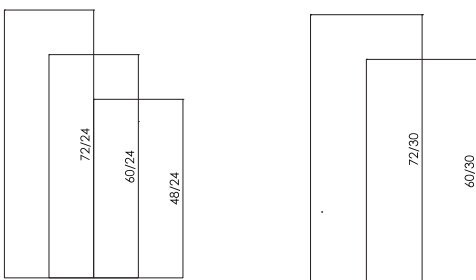

# Flip Top Tables Training Tables

Locking Casters

Nesting Abilities

Flip Down For Storage

Ganging Brackets Allow Tables Lock Together Seamlessly

Products	Dimensions	Weight	SKU	List Price
Table Flip Top Training Base	48-72"W x 28 <sup>1</sup> / <sub>2</sub> "H x 22-30"D	30 lbs	5CSD-TT60T7224-SV	\$651*
Bracket Table Ganging	W x H x D	lbs	5CSD-GBI-BK	\$22
Bracket Universal Screen/Modesty	W x H x D	lbs	5CSD-SPM-SV	\$52
Modesty 60" Flip Top	W x H x D	lbs	5CSD-TT60M-SV	\$412
Modesty 72" Flip Top	W x H x D	lbs	5CSD-TT72M-SV	\$488

## Tops Only

\*Laminate tops sold separately.  
Available in multiple sizes and color options.

Dimensions	SKU	List Price
<b>White Thermally-Fused Laminate (TFL) - 5 Day Quick Ship!</b>		
24" x 48" x 1"	QWMU2448G2	\$294
24" x 60" x 1"	QWMU2460G2	\$385
24" x 72" x 1"	QWMU2472G2	\$431
30" x 60" x 1"	QWMU3060G2	\$476
30" x 72" x 1"	QWMU3072G2	\$533
<b>Preferred Pallet Surfaces (HPL)</b>		
24" x 48" x 1"	WLUT2448G2	\$388
24" x 60" x 1"	WLUT2460G2	\$579
24" x 72" x 1"	WLUT2472G2	\$589
30" x 60" x 1"	WLUT3060G2	\$681
30" x 72" x 1"	WLUT3072G2	\$691