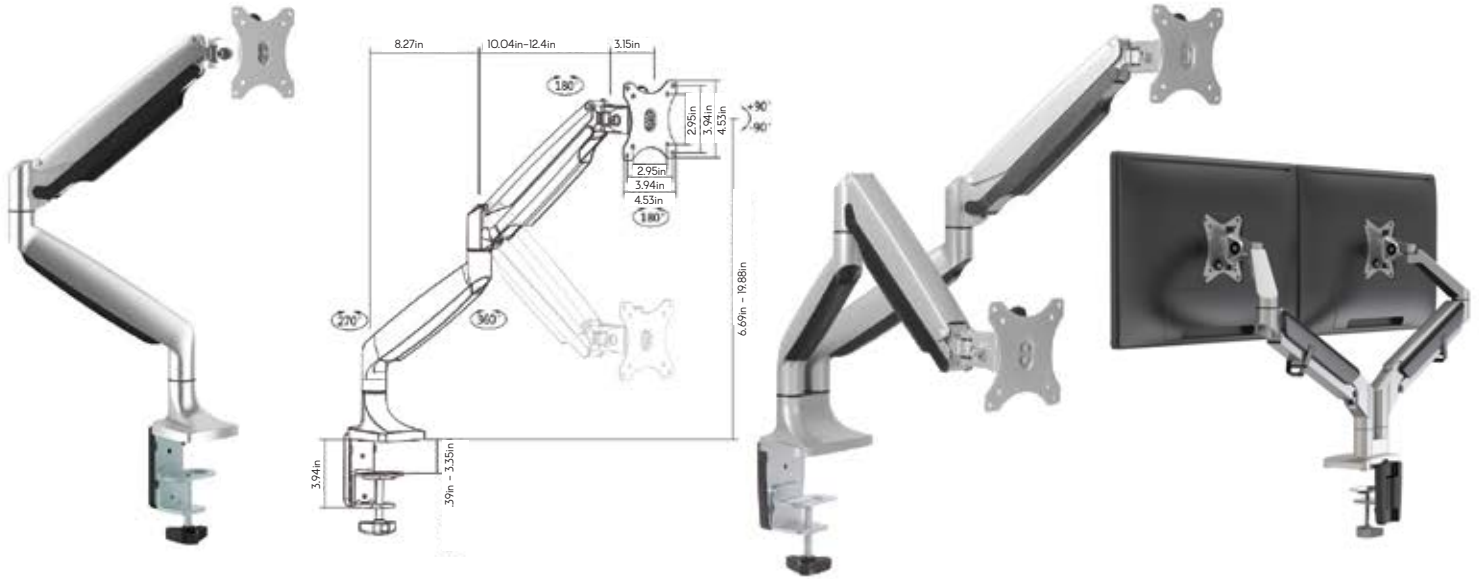

Monitor Arms

Gaslift

Simple

GATEWAY
office furniture

800.815.1224
gatewayofficefurniture.com

Monitor Arms

Gaslift

- Screen Size
13"-32"
- Tilt Range
+90°--90°
- Swivel Range
+90°--90°
- Screen Rotation
180°
- VESA Compatible
75x75 100x100
- Curved Monitor
- Cable Management

Simple

- Screen Size
13"-27"
- Weight Capacity
8kg/17.6lbs
- VESA Compatible
75x75 100x100
- Tilt Range
+45° ~ -45°
- Swivel Range
180°
- Screen Level
360°
- Cable Management

Products	SKU#	Weight	List Price
Single Gaslift	5TAM070ISV	10 lbs	\$333
Dual Gaslift (30" + WS only)	5TAM0702SV	15 lbs	\$543
Dual Gaslift (24" + WS only)	5TAM712SV	15 lbs	\$543
Single Simple Height Adjustment	5TAM060ISV	10 lbs	\$185
Dual Simple Height Adjustment	5TAM0602SV	12 lbs	\$229