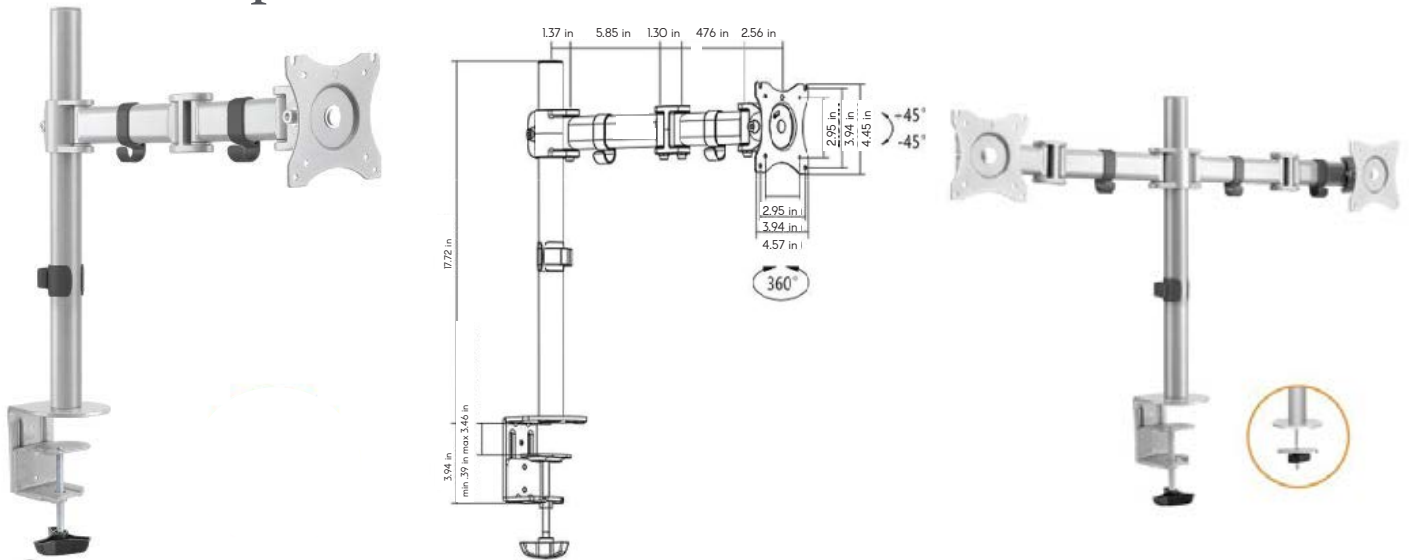

Monitor Arms

Gaslift

Simple

GATEWAY
office furniture

800.815.1224
gatewayofficefurniture.com

Monitor Arms

Gaslift

- Screen Size
13"-32"
- Tilt Range
+90°--90°
- Swivel Range
+90°--90°
- Screen Rotation
180°
- VESA Compatible
75x75 100x100
- Curved Monitor
- Cable Management

Simple

- Screen Size
13"-27"
- Weight Capacity
8kg/17.6lbs
- VESA Compatible
75x75 100x100
- Tilt Range
+45° ~ -45°
- Swivel Range
180°
- Screen Level
360°
- Cable Management

Products	SKU#	Weight	List Price
Single Gaslift	5TAM070ISV	10 lbs	\$333
Dual Gaslift (30" + WS only)	5TAM0702SV	15 lbs	\$543
Dual Gaslift (24" + WS only)	5TAM712SV	15 lbs	\$543
Single Simple Height Adjustment	5TAM060ISV	10 lbs	\$185
Dual Simple Height Adjustment	5TAM0602SV	12 lbs	\$229