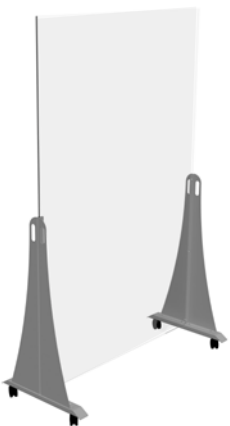

The Independence

Social Distancing Screens

GATEWAY
office furniture

800.815.1224
gatewayofficefurniture.com

The Independence

Social Distancing Screens

The Independence Screen

Independence screens are great for divisions of open plan workstations and benching. They are essential for dividing open areas such as cafes, collaboration groups, libraries, gyms, classrooms and training areas.

They are standard with adjustable with glides, and locking casters are available for mobility. Frames are standard in Designer Grey & Designer White. Other finishes are available.

Products	Dimensions	SKU	List Price
30" x 60" Clear Acrylic Screen, Independence	59 1/2" H x 30" W x 3/8"D w/ 22"D x 38"H frame	ACINDY3060	\$2,181
36" x 60" Clear Acrylic Screen, Independence	59 1/2" H x 36" W x 3/8"D w/ 22"D x 38"H frame	ACINDY3660	\$2,375
42" x 60" Clear Acrylic Screen, Independence	59 1/2" H x 42" W x 3/8"D w/ 22"D x 38"H frame	ACINDY4260	\$2,763
48" x 60" Clear Acrylic Screen, Independence	59 1/2" H x 48" W x 3/8"D w/ 22"D x 38"H frame	ACINDY4860	\$2,763
30" x 72" Clear Acrylic Screen, Independence	71 1/2" H x 30" W x 3/8"D w/ 22"D x 38"H frame	ACINDY3072	\$2,315
36" x 72" Clear Acrylic Screen, Independence	71 1/2" H x 36" W x 3/8"D w/ 22"D x 38"H frame	ACINDY3672	\$2,536
42" x 72" Clear Acrylic Screen, Independence	71 1/2" H x 42" W x 3/8"D w/ 22"D x 38"H frame	ACINDY4272	\$2,978
48" x 72" Clear Acrylic Screen, Independence	71 1/2" H x 48" W x 3/8"D w/ 22"D x 38"H frame	ACINDY4872	\$2,978
Mobile kit (4) Casters for Independence	2" diameter, locking, black	ACINDYFM	\$136