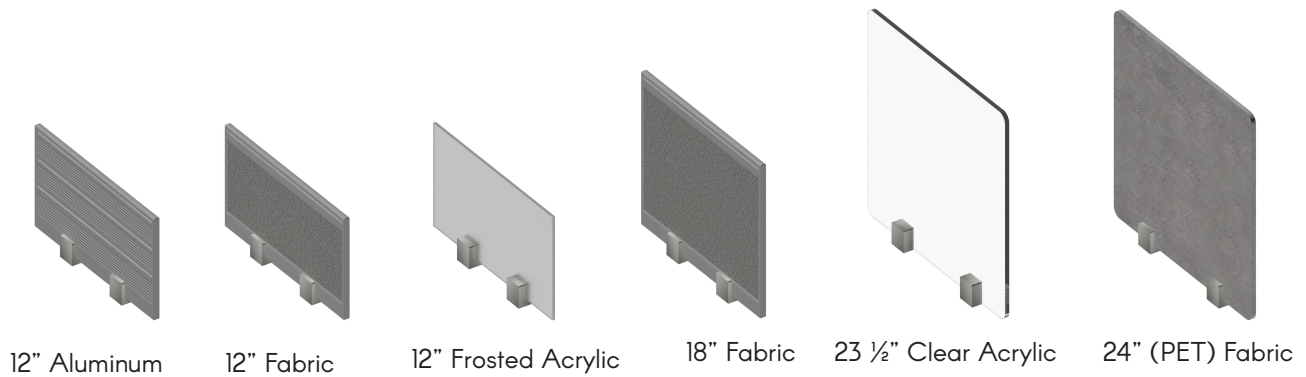

Social Distancing Screens

Phase 2

Features

- Promotes safe distancing
- Easy to clean, See our Clean & Care Instructions
- Easy to install
- Minimum-to-no reconfiguring needed - Universal mounting bracket designed to work with any existing products
- May Be Shipped By A Small Package Carrier

Width	12"H x 1/2" D Aluminum List Price	12"H x 1/2" D Fabric List Price	12"H x 3/8 D Frosted Acrylic List Price	18" x 1/2" D Fabric List Price	23 1/2" x 3/8"D Clear Acrylic List Price	24" x 1/2" D (PET) Fabric List Price
24"	5CSDSPA1448AL $331	5CSDSPFI448AL $467	5CSDSPGFI248SL $314	5CSDSPF2048AL $482	2424PG $441	$197
30"	5CSDSPA1448AL $331	5CSDSPFI448AL $467	5CSDSPGFI248SL $314	5CSDSPF2048AL $482	2430PG $528	$260
36"	5CSDSPA1448AL $331	5CSDSPFI448AL $467	5CSDSPGFI248SL $314	5CSDSPF2048AL $482	2436PG $599	$273
42"	5CSDSPA1448AL $331	5CSDSPFI448AL $467	5CSDSPGFI248SL $314	5CSDSPF2048AL $482	2442PG $670	$286
45"	5CSDSPA1448AL $331	5CSDSPFI448AL $467	5CSDSPGFI248SL $314	5CSDSPF2048AL $482	2445PG $670	$292
48"	5CSDSPA1460AL $401	5CSDSPFI460AL $515	5CSDSPGFI260SL $445	5CSDSPF2060AL $558	2448PG $670	$292
57"	5CSDSPA1460AL $401	5CSDSPFI460AL $515	5CSDSPGFI260SL $445	5CSDSPF2060AL $558	2457PG $776	$457
60"	5CSDSPA1472AL $477	5CSDSPFI472AL $585	5CSDSPGFI272SL $515	5CSDSPF2072AL $558	2460PG $776	$457
69"	5CSDSPA1472AL $477	5CSDSPFI472AL $585	5CSDSPGFI272SL $515	5CSDSPF2072AL $558	2469PG $883	$467
72"	N/A	N/A	N/A	N/A	2472PG $883	$467
Bracket, screen, Universal, 2 per screen				5CSDSPMSV	$52	
Bracket, screen, work surface mount, double, 2 per screen				5CBDPPGSV	$52	
Bracket, screen, work surface mount, single, 2 per screen				5CBSPGSV	$52	
Notched No-Gap, per screen				NOTCHPG	$40	
Custom Sizes: Use price of larger size and add				CUTPG	$80