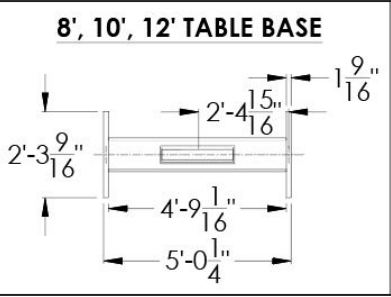

IT'S ALL IN THE DETAILS

Below are dimensions of all the ...

start with a 10', and add extensions, 14', 18', you get the idea.

Start with a 12', and add extension, 16', 20', its so easy.

SKYLINE Executive Caseloads Series

All Skyline tables include Grommet cut outs for your power, data, and charging needs.

The opening is large enough to accommodate any custom equipment that you may need.