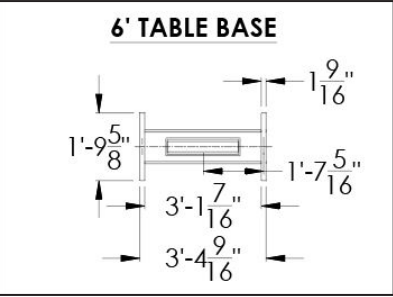

IT'S ALL IN THE DETAILS

Below are dimensions of all the ...

start with a 10', and add extensions, 14', 18', you get the idea.

Start with a 12', and add extension, 16', 20', its so easy.

SKYLINE Executive Caseloads Series

All Skyline tables include Grommet cut outs for your power, data, and charging needs.

The opening is large enough to accommodate any custom equipment that you may need.