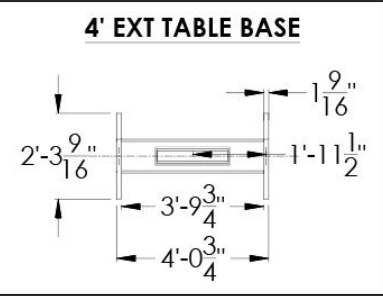

IT'S ALL IN THE DETAILS

Below are dimensions of all the ...

start with a 10', and add extensions, 14', 18', you get the idea.

Start with a 12', and add extension, 16', 20', its so easy.

SKYLINE Executive Caseloads Series

All Skyline tables include Grommet cut outs for your power, data, and charging needs.

The opening is large enough to accommodate any custom equipment that you may need.