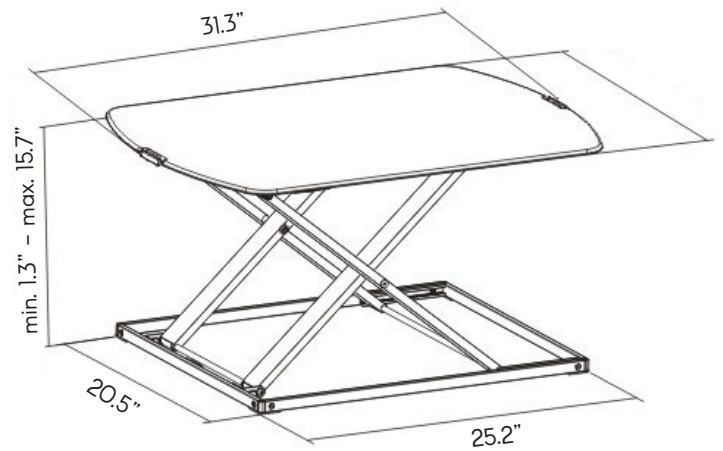

The Rise Height Adjustable Desks

GATEWAY office furniture

800.815.1224 | gatewayofficefurniture.com

The Rise Height Adjustable Desks

*stain resistant surface

Features

- Stepless Height Settings: for your free height adjustment
- Compact board offers increased protection against liquids and chemical damage
- Aluminum Construction: provides a sleek, lighter, and elegant look
- Non-Skid Rubber Pads: protect work surface from scratches or scuffs
- May Be Shipped By A Small Package Carrier  

Surface

 Compact Board

Frame

 Aluminum

| Products | SKU# | List Price |
|-----------------------------------|---------|------------|
| The Rise, Sit Stand Desktop Riser | 5CHADSV | \$784 |

| Dimensions | Brode (Task) |
|------------------------|----------------------------|
| Total Dimensions | 31.3" x 22" x 1.3" - 15.7" |
| Worksurface Size (LxW) | 31.3" x 22" |
| Height Range | 1.3" - 15.7" |
| Tabletop Thickness | .31" |
| Height Adjustment | Manual |
| Weight | 22 lbs |