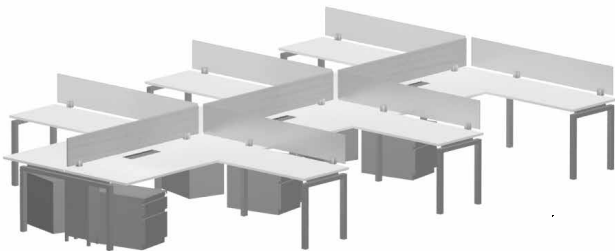

Pod of Six with Returns | List: $20154

- 72" x 30" main TFL worksurface
- 42" x 24" return TFL worksurface
- B/F mobile pedestal
- Floor supporting F/F pedestal (Not shown)
- 14"h x 72"w aluminum spine screen
- 14"h x 72"w frosted acrylic wing screen
- Under worksurface power (3 circuit, 5 wire)

Upcharges | fabric screen +$ | frosted acrylic screen +$ | powered grommet +$

800.815.1224 | gatewayofficefurniture.com

List prices are suggested prices and are subject to change without notice. Colors shown are representation only.