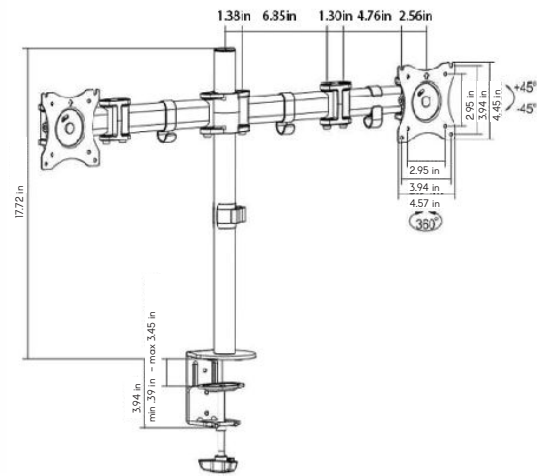

Portrait and landscape orientation

Freely adjusting height for an optimal ergonomic position

Freely adjusting height for an optimal ergonomic position

GATEWAY office furniture

Manual Lift Monitor Arms

Screen Size
13"-27"

Weight Capacity
8kg/17.6lbs

VESA Compatible
75x75 100x100

Tilt Range
+45° ~ -45°

Swivel Range
180°

Screen Level
360°

Cable Management

Products	SKU#	Weight	List Price
Single Simple Height Adjustment	5TAM0601SV	10 lbs	\$185
Dual Simple Height Adjustment	5TAM0602SV	12 lbs	\$229