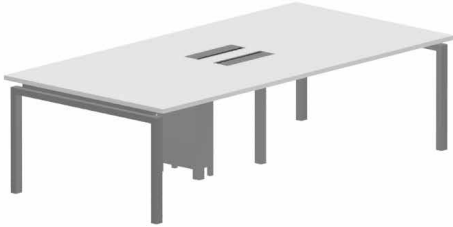

U-Shape | List \$3,966

- 72" x 30" TFL desk, 48" x 24" return
72" x 24" back
- BBF/FF pedestals
- 14"h x 72" w aluminum screen
- Under worksurface power (3 circuit 5 wire)
- 2" standard grommets

Upcharges | fabric screen +\$ | frosted acrylic screen +\$ | powered grommet +\$

GATEWAY office furniture

Stretch Typicals

Conference Tables

5 Day Shipping (White TFL)

Common Sizes:

- 6' x 3' | List \$3,399
- 8' x 4' | List \$3,572
- 10' x 4' (2 Pieces) | List \$5,140
- 12' x 4' (2 Pieces) | List \$5,870