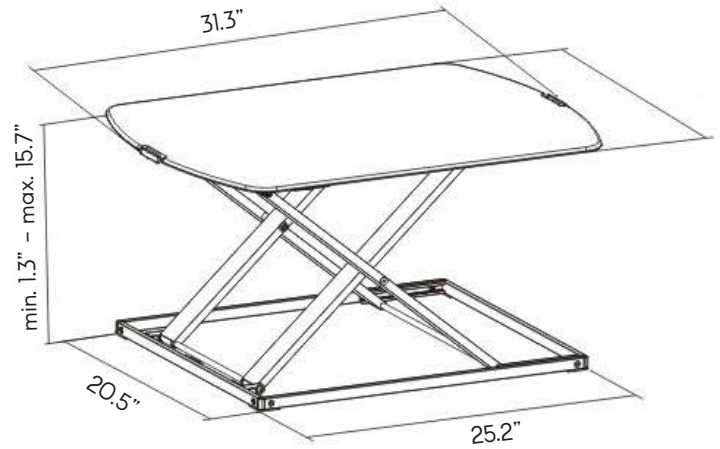

The Rise Height Adjustable Desks

*stain resistant surface

Features

- Stepless Height Settings: for your free height adjustment
- Compact board offers increased protection against liquids and chemical damage
- Aluminum Construction: provides a sleek, lighter, and elegant look
- Non-Skid Rubber Pads: protect work surface from scratches or scuffs
- May Be Shipped By A Small Package Carrier