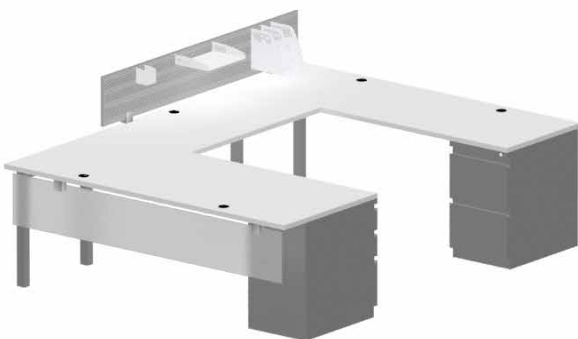

GATEWAY office furniture

Stretch Typical

Collaborative Benching

5 Day Shipping (White TFL)

Available in custom sizes & finishes

Aluminum, Plexiglass, or fabric screen and modesty panels

Fixed or mobile pedestals

Wall bins and organizers

L-Shape | List \$3,501

- 66" x 30" TFL desk, 42" x 24" return
- BBF/FF pedestals
- 14"h x 72" w aluminum screen
- Under worksurface power (3 circuit 5 wire)
- 2" standard grommets