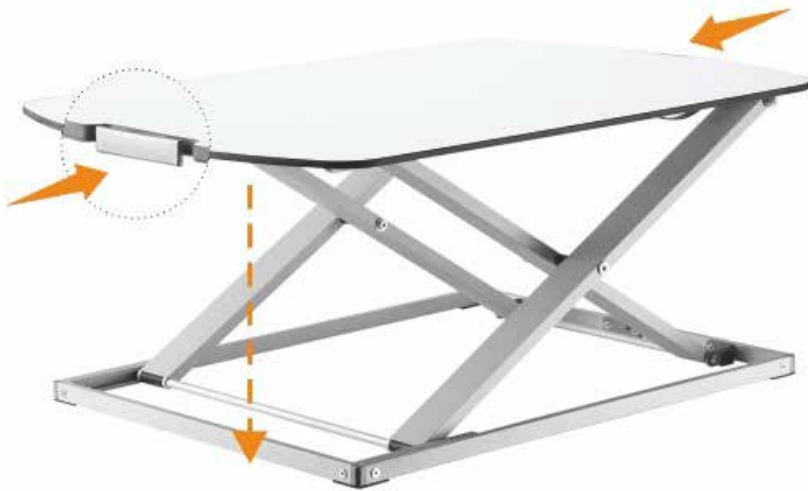

Features

- Height Adjustable from 27" - 45"
- Base Width Adjustable from 48" - 72"
- 250 lbs Weight Capacity
- Dual Motors: 24V, 40W
- Input Voltage: 100-240V
- Speed: 7/8" Per Second
- Surface Width from 48" - 84"
- Surface Depth from 22" - 32"
- Available in Designer Grey
- Tops Are NOT Able To Be Shipped By A Small Package Carrier 

Laminate Tops Sold Separately. Available in Multiple Sizes and Colors

Products	Dimensions	Weight	SKU	List Price
Sit & Stand Base; Double, Electric	48W x 27-45H x 47 1/4 D	130 lbs	5CSDDSSBESV	\$2,992*
Power Beam for Dbl Sit Stand 48"	48W x 15H x 11D	18 lbs	5CSDDSST48SV	\$467
Power Beam for Dbl Sit Stand 54"	54W x 15H x 11D	20 lbs	5CSDDSST54SV	\$502
Power Beam for Dbl Sit Stand 60"	60W x 15H x 11D	22 lbs	5CSDDSST60SV	\$537
Power Beam for Dbl Sit Stand 72"	72W x 15H x 11D	24 lbs	5CSDDSST72SV	\$585
Double Sit Stand Connector		21 lbs	5CSDDSSCT60SV	\$31

The Rise Height Adjustable Desks

GATEWAY office furniture

The Rise Height Adjustable Desks

*stain resistant surface

Features

- Stepless Height Settings: for your free height adjustment
- Compact board offers increased protection against liquids and chemical damage
- Aluminum Construction: provides a sleek, lighter, and elegant look
- Non-Skid Rubber Pads: protect work surface from scratches or scuffs
- May Be Shipped By A Small Package Carrier  