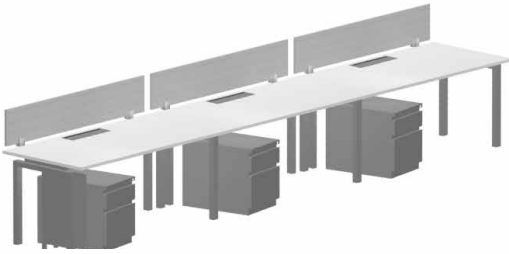

STRETCH™ Collaborative Benching

GATEWAY office furniture

Stretch Typicals

STRETCHTM Collaborative Benching

Collaborative Benching

5 Day Shipping (White TFL)

Pinwheel | List: \$9244

- 24" x 48" x 48" x 24" TFL worksurface
- B/F mobile pedestal
- 14"h x 48" w aluminum screen
- Under worksurface power (3 circuit 5 wire)
- 16" non-powered grommet