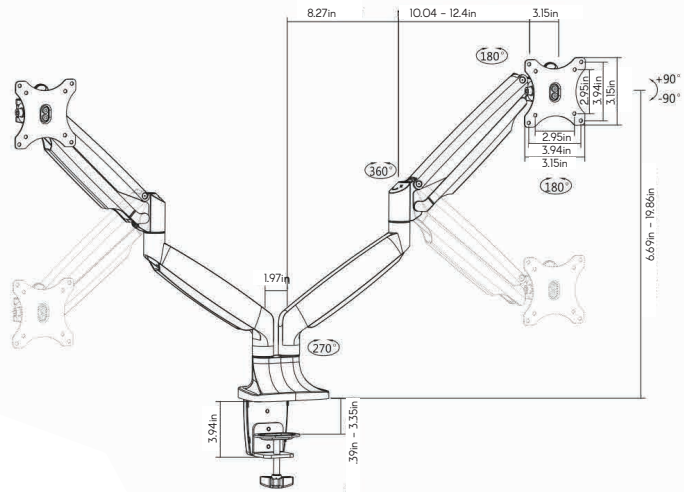

Create a clean, sleek look by concealing cables from sight

Built-in spring tension gauge adjusts for various arm weight loads

Added slots for holding tools in case of possible maintenance in future

GATEWAY office furniture

Gaslift Monitor Arms

Single Gaslift

Dual Gaslift

Screen Size
13"-32"

Tilt Range
+90°--90°

Swivel Range
+90°--90°

Screen Rotation
180°

VESA Compatible
75x75 100x100