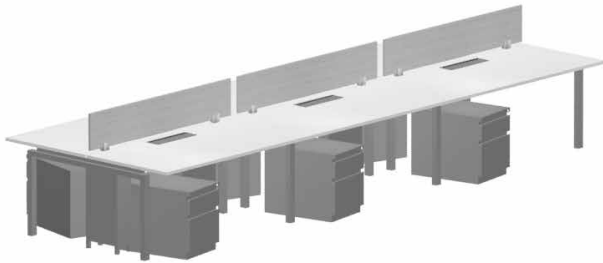

Pod of Six | List: $12486

- 60" x 30" TFL worksurface
- B/F Mobile pedestal
- 14"h x 60"w aluminum spine screen
- Under worksurface power (3 circuit, 5 wire)
- 16" non-powered grommet