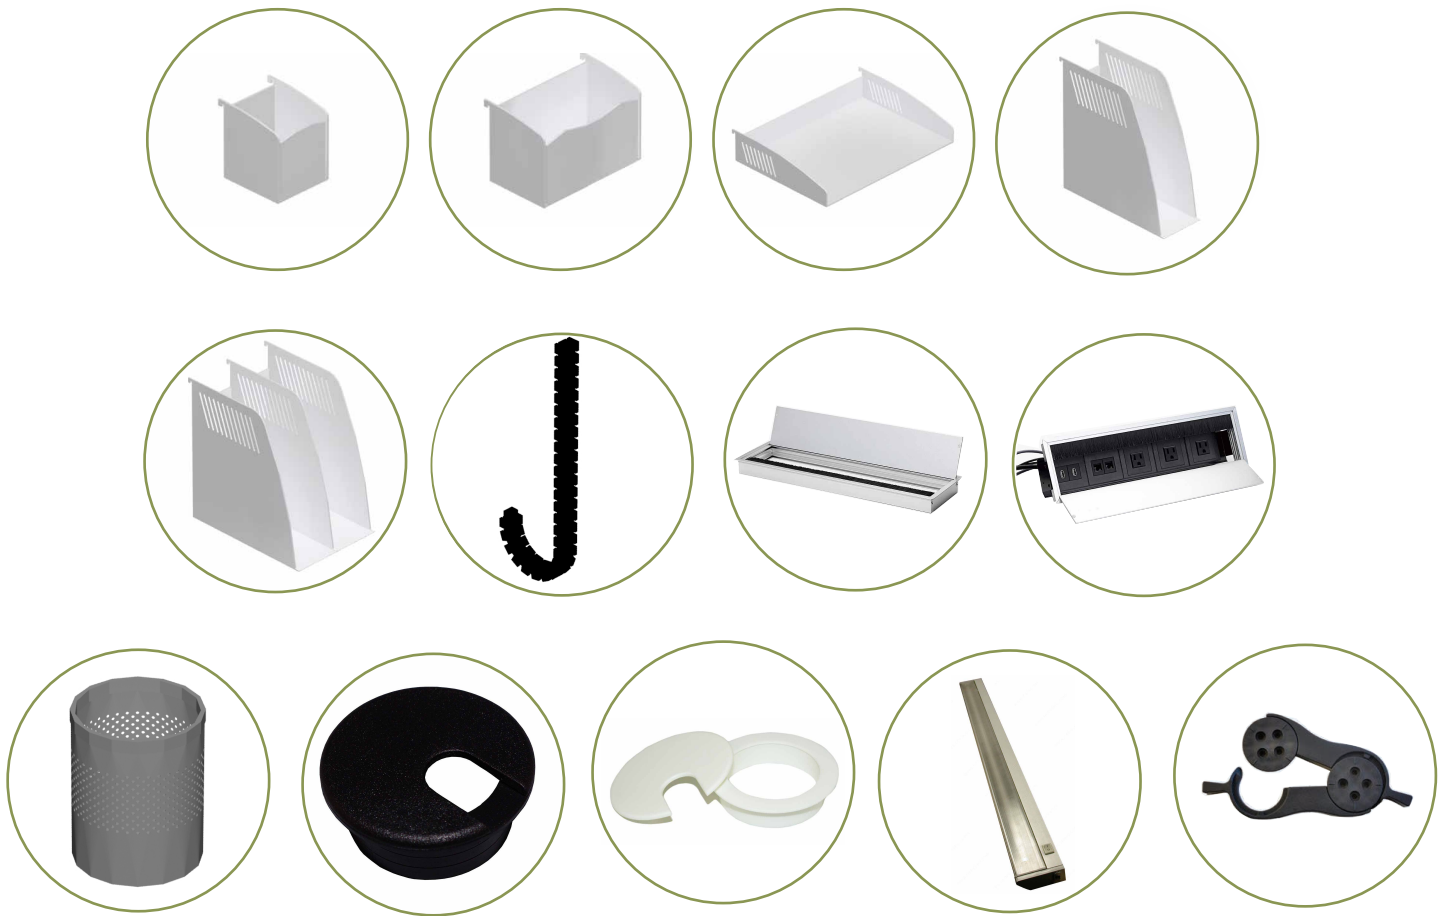

Universal Accessories

GATEWAY office furniture

Universal Accessories

Products	Dimensions	Weight	SKU	List Price
Single Cube Designer White	2 ⁷ / ₈ W x 3 ³ / ₁₆ D x 3 ³ / ₄ H	1 lbs	5CSDASCWH	\$26
Double Cube Designer White	5 ⁵ / ₈ W x 3 ³ / ₁₆ D x 3 ³ / ₄ H	2 lbs	5CSDADCWH	\$36
Horizontal Paper Tray Designer White	12 ¹ / ₄ W x 9 ¹ / ₄ D x 2 ¹ / ₂ H	2 lbs	5CSDASHTWH	\$31
Vertical Paper Tray Designer White	3 ⁵ / ₈ W x 9 ¹ / ₄ D x 2 ¹ / ₂ H	3 lbs	5CSDASVTWH	\$38
Dual Vertical Paper Tray Designer White	7 ¹ / ₄ W x 9 ¹ / ₄ D x 9 ³ / ₁₆ H	3 lbs	5CSDADVTWH	\$65
Wire Management Snake, Black	12 ¹ / ₄ W x 9 ¹ / ₄ D x 2 ¹ / ₂ H	10 lbs	5CSDWMSBK	\$105
Non-Powered 16" Grommet	3 ⁵ / ₈ W x 9 ¹ / ₄ D x 2 ¹ / ₂ H	12 lbs	5CSDGI6SL	\$146
Grommet 9" Power	12 ¹ / ₄ W x 9 ¹ / ₄ D x 2 ¹ / ₂ H	10 lbs	5CSDG9RP2D62SL	\$321
Grommet 16" Power	3 ⁵ / ₈ W x 9 ¹ / ₄ D x 2 ¹ / ₂ H	15 lbs	5CSDGI6RP3D62UP2SL	\$441
Waste Basket Designer Gray	12 ¹ / ₄ W x 9 ¹ / ₄ D x 2 ¹ / ₂ H	15 lbs	5CSDAWBSV	\$98
2" Black Grommet	2 ³ / ₈ W x ³ / ₄ H	1 lbs	4GROM2BK	\$11
2" White Grommet	2 ³ / ₈ W x ³ / ₄ H	1 lbs	4GROM2WH	\$11
Task Lights	24W x 3D x 2H	2 lbs	TASKL	\$204
Ganging Brackets	6 ¹ / ₂ W x 2 D x ¹ / ₂ H	1 lbs	5CSDGBIBK	\$42