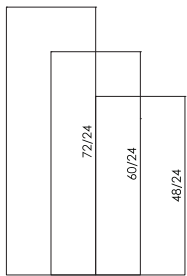

Dimensions	SKU	List Price
White Thermally-Fused Laminate (TFL) - 5 Day Quick Ship!		
24" x 48" x 1"		$833
24" x 60" x 1"		$863
24" x 72" x 1"		$903
30" x 60" x 1"		$913
30" x 72" x 1"		$1073
Preferred Pallet Surfaces (HPL)		
24" x 48" x 1"		$917
24" x 60" x 1"		$980
24" x 72" x 1"		$1167
30" x 60" x 1"		$1058
30" x 72" x 1"		$1292

Preferred Pallet Laminates

Paint Finish