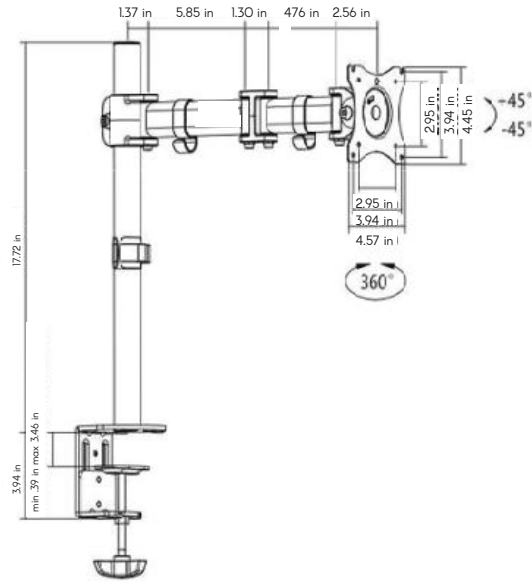

Portrait and landscape orientation

Freely adjusting height for an optimal ergonomic position

Freely adjusting height for an optimal ergonomic position

GATEWAY office furniture

Manual Lift Monitor Arms

Screen Size
13"-27"

Weight Capacity
8kg/17.6lbs

VESA Compatible
75x75 100x100

Tilt Range
+45° ~ -45°

Swivel Range
180°

Screen Level
360°

Cable Management

Products	SKU#	Weight	List Price
Single Simple Height Adjustment	5TAM0601SV	10 lbs	\$185
Dual Simple Height Adjustment	5TAM0602SV	12 lbs	\$229