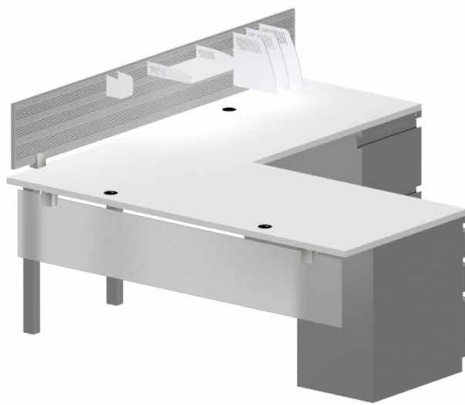

Stretch Typical

Collaborative Benching

5 Day Shipping (White TFL)

Available in custom sizes & finishes

Aluminum, Plexiglass, or fabric screen and modesty panels

Fixed or mobile pedestals

Wall bins and organizers

L-Shape | List $3,501

- 66" x 30" TFL desk, 42" x 24" return
- BBF/FF pedestals
- 14"h x 72" w aluminum screen
- Under worksurface power (3 circuit 5 wire)
- 2" standard grommets