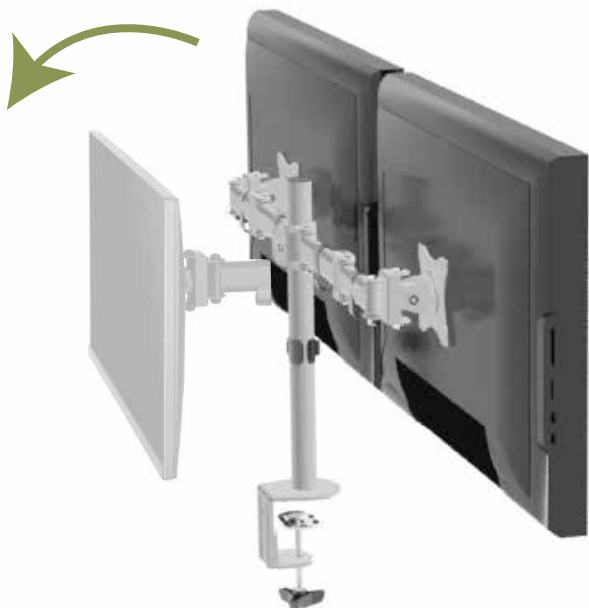

Gaslift Monitor Arms

Single Gaslift

Dual Gaslift

Screen Size
13"-32"

Tilt Range
+90°--90°

Swivel Range
+90°--90°

Screen Rotation
180°

VESA Compatible
75x75 100x100

Curved Monitor

Cable Management

Products	SKU#	Weight	List Price
Single Gaslift	5TAM0701SV	10 lbs	\$333
Dual Gaslift	5TAM0702SV	15 lbs	\$543

Manual Lift Monitor Arms

Swivel monitors right and left for maximum viewing flexibility

Portrait and landscape orientation

Freely adjusting height for an optimal ergonomic position

Freely adjusting height for an optimal ergonomic position

GATEWAY office furniture

Manual Lift Monitor Arms

Screen Size
13"-27"

Weight Capacity
8kg/17.6lbs

VESA Compatible
75x75 100x100

Tilt Range
+45° ~ -45°

Swivel Range
180°

Screen Level
360°

Cable Management

Products	SKU#	Weight	List Price
Single Simple Height Adjustment	5TAM0601SV	10 lbs	\$185
Dual Simple Height Adjustment	5TAM0602SV	12 lbs	\$229