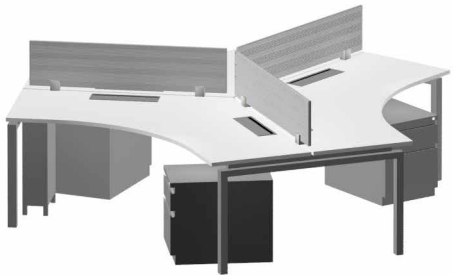

STRETCH™ Collaborative Benching

GATEWAY office furniture

Stretch Typicals

STRETCHTM Collaborative Benching

Collaborative Benching

5 Day Shipping (White TFL)

Pinwheel | List: \$9244

- 24" x 48" x 48" x 24" TFL worksurface
- B/F mobile pedestal
- 14"h x 48" w aluminum screen
- Under worksurface power (3 circuit 5 wire)
- 16" non-powered grommet