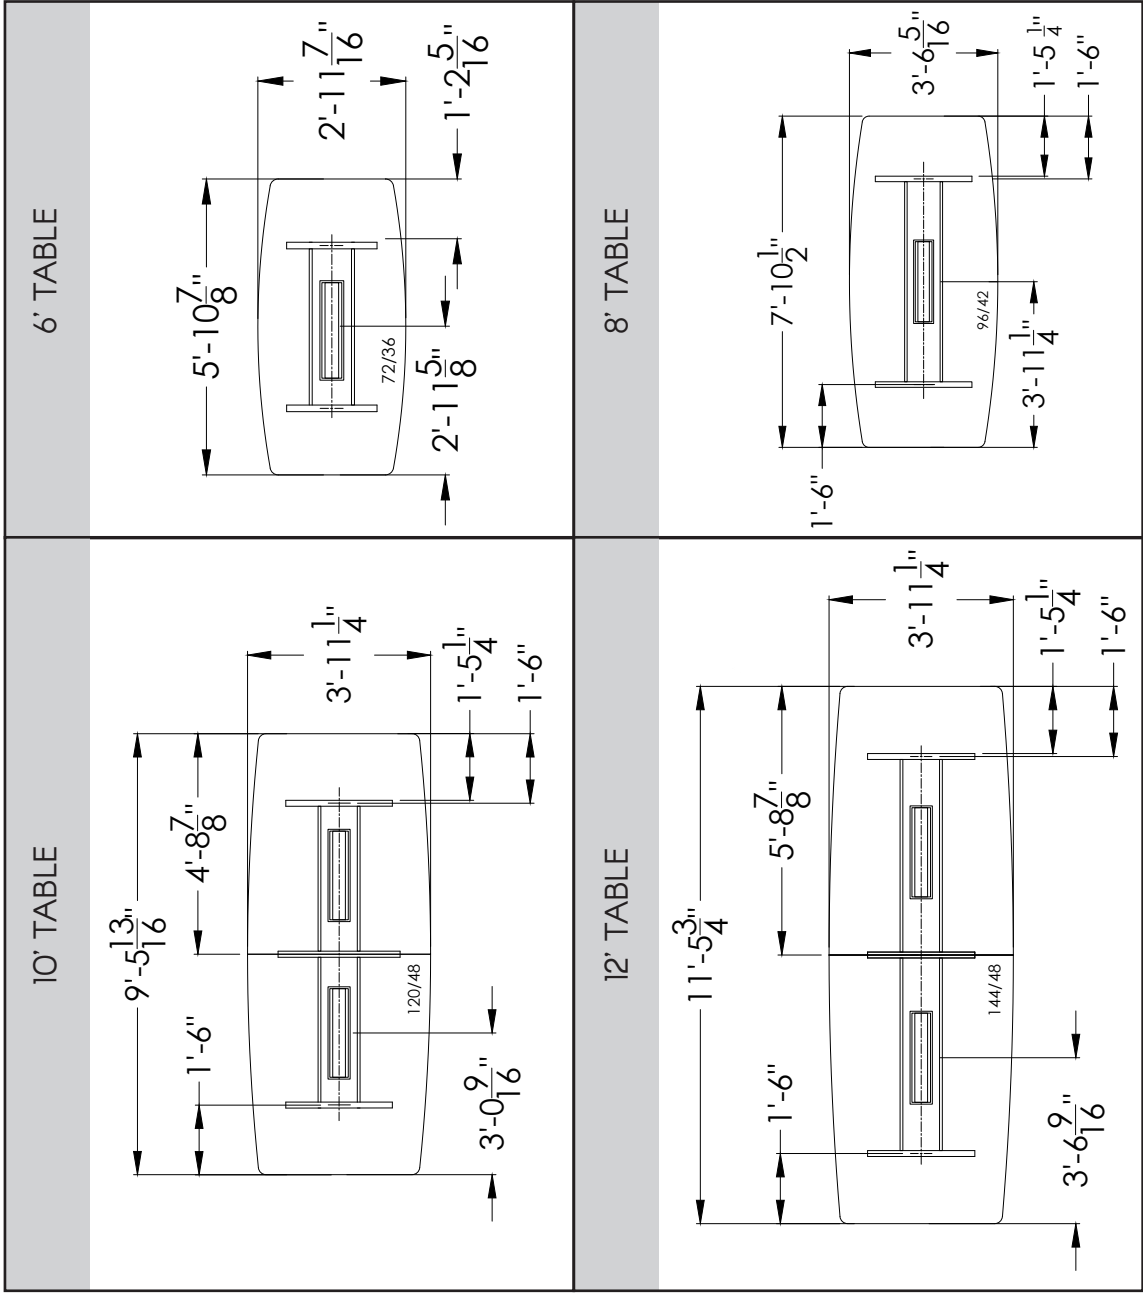

IT'S ALL IN THE DETAILS

Below are dimensions of all the various conference tables.

Start with a 10', and add extensions, 14', 18... you get the idea.

Start with a 12', and add extension, 16', 20'. Its so easy!

SKYLINE Executive Casegoods Series

All Skyline tables include Grommet cut outs for your power, data, and charging needs.

The opening is large enough to accommodate any custom equipment that you may need.