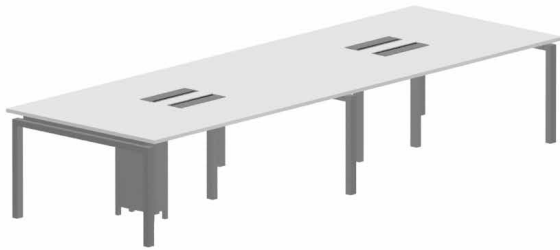

GATEWAY office furniture

Stretch Typicals

Conference Tables

5 Day Shipping (White TFL)

Common Sizes:

- 6' x 3' | List \$3,399
- 8' x 4' | List \$3,572
- 10' x 4' (2 Pieces) | List \$5,140
- 12' x 4' (2 Pieces) | List \$5,870