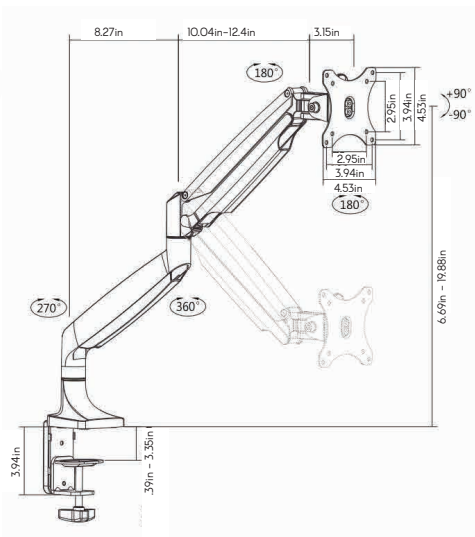

Create a clean, sleek look by concealing cables from sight

Built-in spring tension gauge adjusts for various arm weight loads

Added slots for holding tools in case of possible maintenance in future

GATEWAY office furniture

Gaslift Monitor Arms

Single Gaslift

Dual Gaslift

Screen Size
13"-32"

Tilt Range
+90°--90°

Swivel Range
+90°--90°

Screen Rotation
180°

VESA Compatible
75x75 100x100