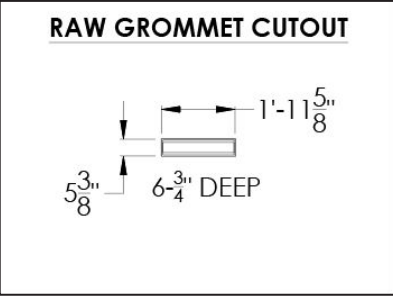

IT'S ALL IN THE DETAILS

Below are dimensions of all the various conference tables.

Start with a 10', and add extensions, 14', 18... you get the idea.

Start with a 12', and add extension, 16', 20'. Its so easy!

SKYLINE Executive Casegoods Series

All Skyline tables include Grommet cut outs for your power, data, and charging needs.

The opening is large enough to accommodate any custom equipment that you may need.