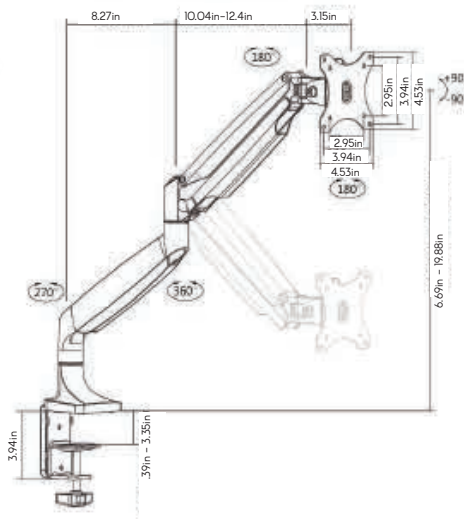

Monitor Arms Gaslift

Aluminum Interactive Counterbalance Monitor Arms

Detachable VESA panel makes installation easier

Vertical Adjustment
Gas Spring Assisted

Both grommet and desk clamp mounting available

Create a clean, sleek look by concealing cables from sight

Built-in spring tension gauge adjusts for various arm weight loads

Added slots for holding tools in case of possible maintenance in future

GATEWAY office furniture

800.815.1224 | gatewayofficefurniture.com

Monitor Arms Gaslift

Single Gaslift

Dual Gaslift

Products	SKU#	Weight	List Price
Single Gaslift	5TAM0701SV	10 lbs	\$333
Dual Gaslift	5TAM0702SV	15 lbs	\$543