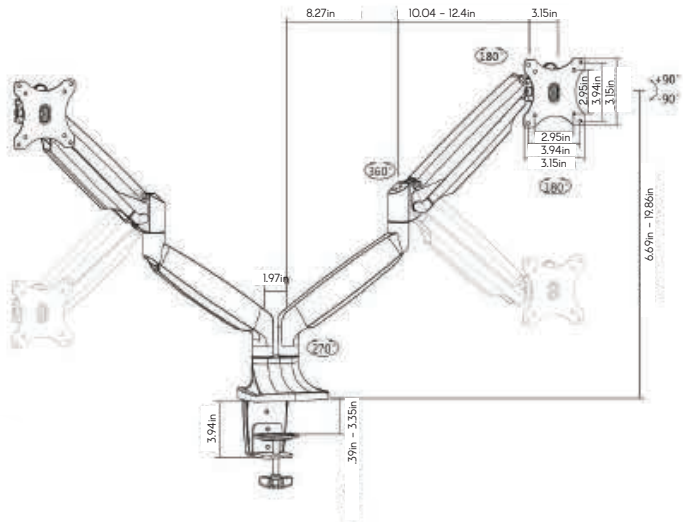

Monitor Arms Gaslift

Aluminum Interactive Counterbalance Monitor Arms

Detachable VESA panel makes installation easier

Vertical Adjustment
Gas Spring Assisted

Both grommet and desk clamp mounting available

Create a clean, sleek look by concealing cables from sight

Built-in spring tension gauge adjusts for various arm weight loads

Added slots for holding tools in case of possible maintenance in future

GATEWAY office furniture

800.815.1224 | gatewayofficefurniture.com

Monitor Arms Gaslift

Single Gaslift

Dual Gaslift

Products	SKU#	Weight	List Price
Single Gaslift	5TAM0701SV	10 lbs	\$333
Dual Gaslift	5TAM0702SV	15 lbs	\$543