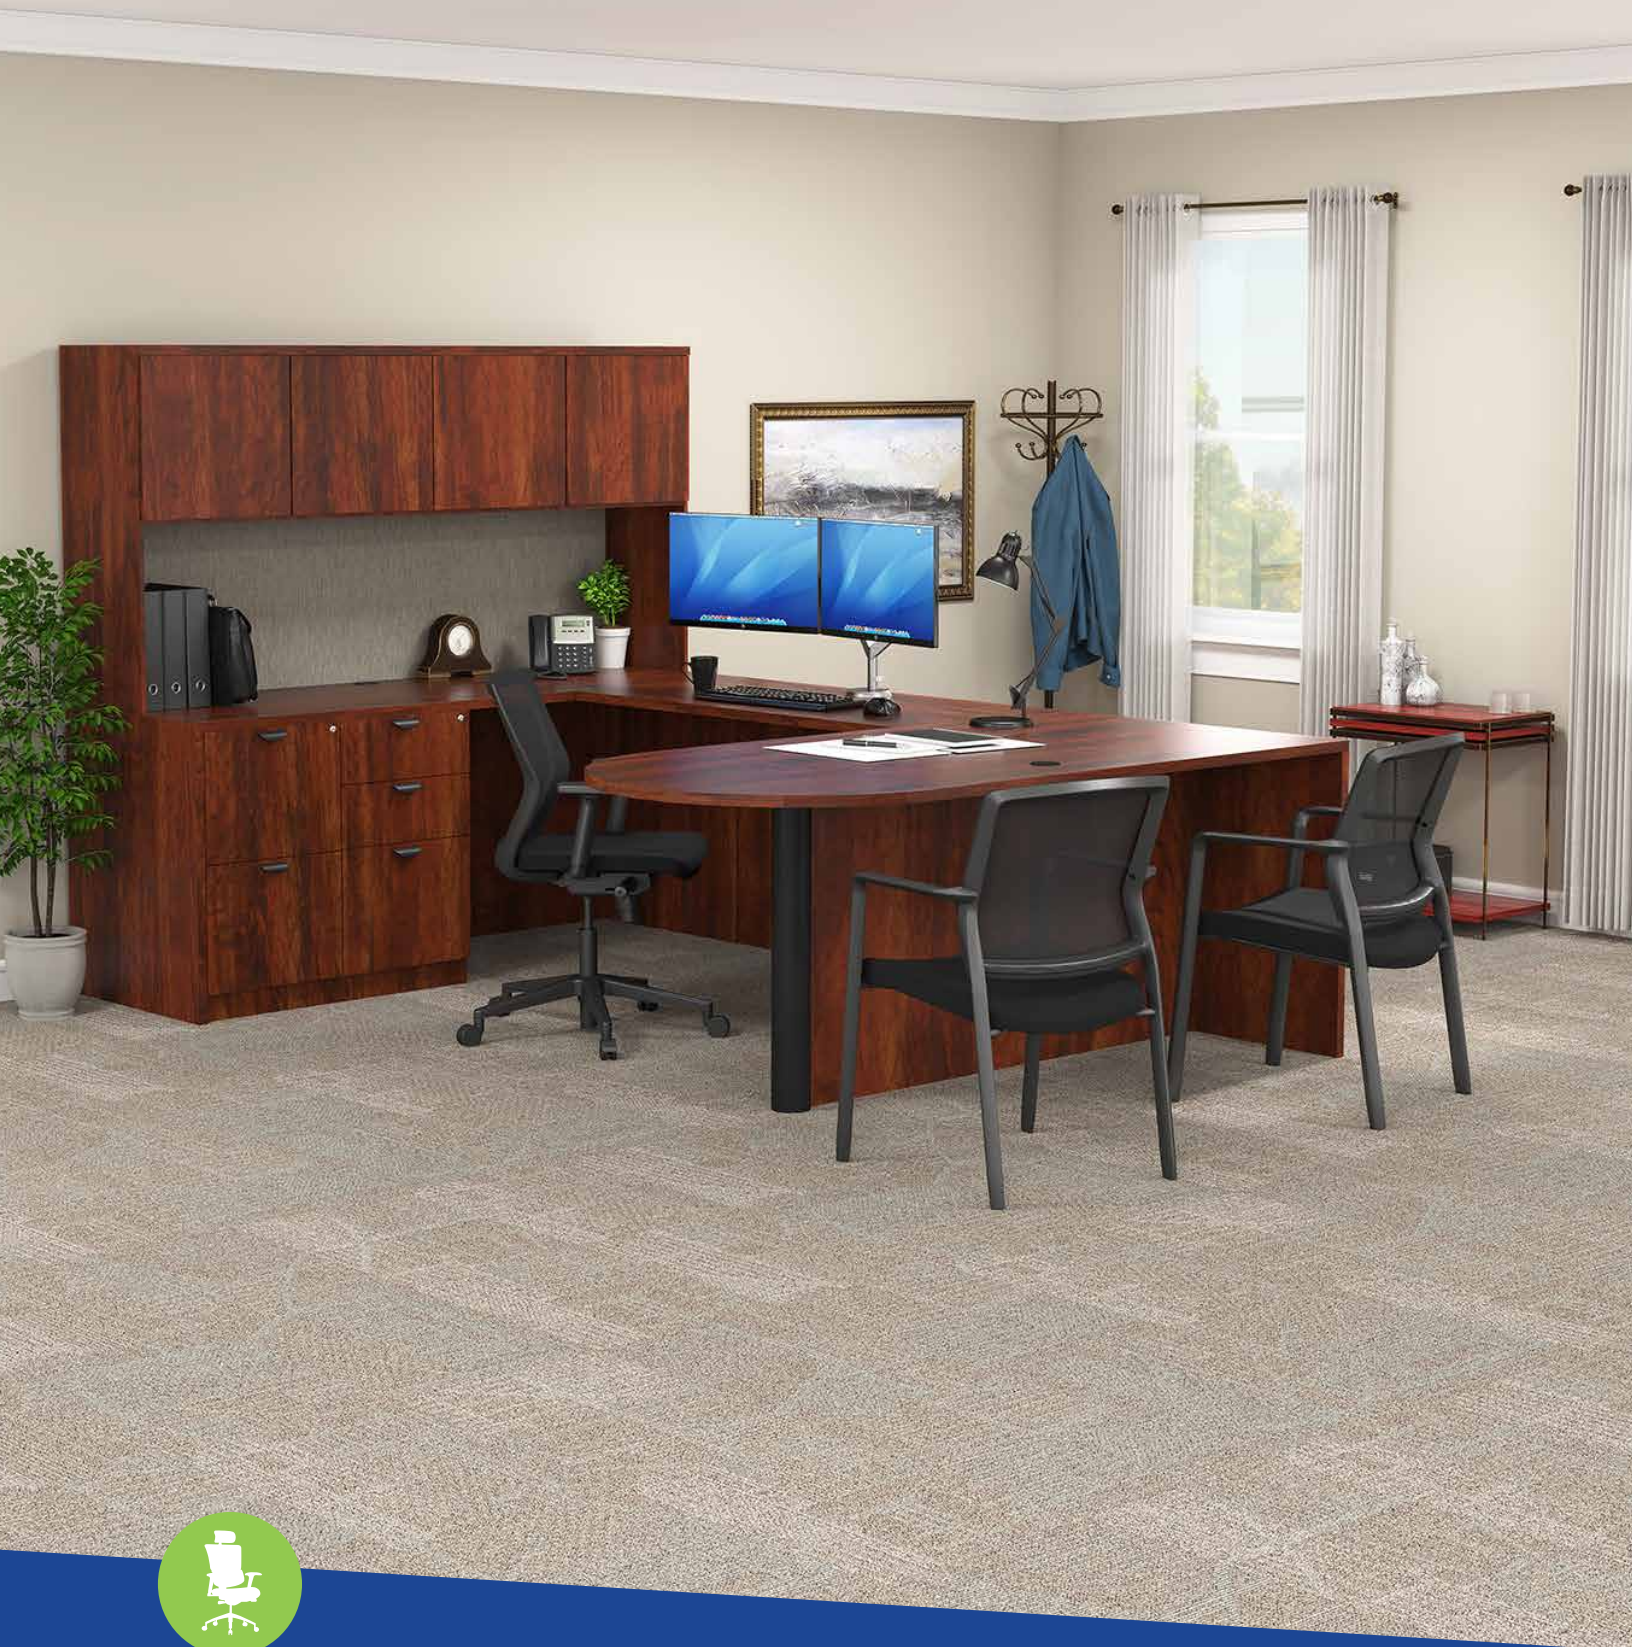

LCS Laminate Casegoods Series

GATEWAY
office furniture

800.815.1224
gatewayofficefurniture.com

LCS Laminate Casegoods Series

Ergonomic Metal Pulls
on Pedestals and Storage

Removable Key Core for Matching
Locks and Keys

Matching Center Drawer with
Integrated Dividers Available

Adjustable Grommets Included on
Desks, Credenzas, Returns
and Bridges

Beautiful Cherry Finish with
Light and Dark Tones to Match
Every Office

Two Breakaway Keys
Included with
Every Lock Core