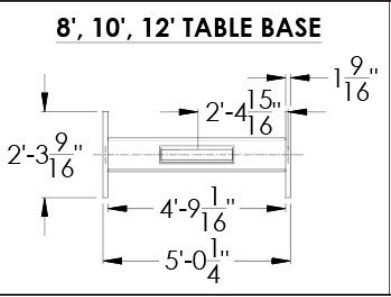

IT'S ALL IN THE DETAILS

Below are dimensions of all the various conference tables.

Start with a 10', and add extensions, 14', 18... you get the idea.

Start with a 12', and add extension, 16', 20'. Its so easy!

SKYLINE Executive Casegoods Series

All Skyline tables include Grommet cut outs for your power, data, and charging needs.

The opening is large enough to accommodate any custom equipment that you may need.