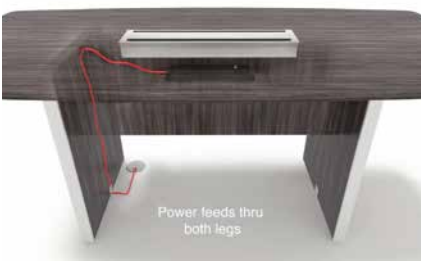

# IT'S ALL IN THE DETAILS

Below are dimensions of all the various conference tables.

Start with a 10', and add extensions, 14', 18... you get the idea.

Start with a 12', and add extension, 16', 20'. Its so easy!

# SKYLINE Executive Casegoods Series

All Skyline tables include Grommet cut outs for your power, data, and charging needs.

The opening is large enough to accommodate any custom equipment that you may need.