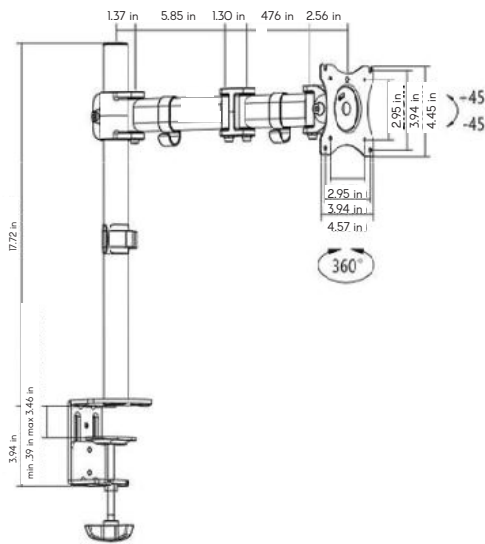

Swivel Range
+90°--90°

Screen Rotation
180°

VESA Compatible
75x75 100x100

Curved Monitor

Cable Management

Simple

Screen Size
13"-27"

Weight Capacity
8kg/17.6lbs