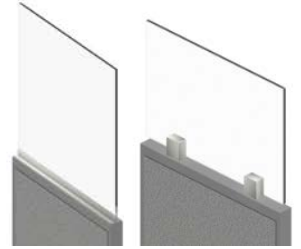

Our Universal Bracket attaches to any surface edge up to 1 1/4" thick without damage to your existing tops. Single or double (back to back).

Panel Mount

Choose from our F Channel or Universal Screen Bracket to mount on any panel.