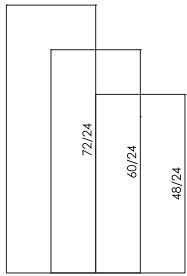

Dimensions	SKU	List Price
White Thermally-Fused Laminate (TFL) - 5 Day Quick Ship!		
24" x 48" x 1"		$833
24" x 60" x 1"		$863
24" x 72" x 1"		$903
30" x 60" x 1"		$913
30" x 72" x 1"		$1073
Preferred Pallet Surfaces (HPL)		
24" x 48" x 1"		$917
24" x 60" x 1"		$980
24" x 72" x 1"		$1167
30" x 60" x 1"		$1058
30" x 72" x 1"		$1292

Preferred Pallet Laminates

Paint Finish

• BIFMA Approved

800.815.1224 | gatewayofficefurniture.com

List prices are suggested prices and are subject to change without notice. Colors shown are representation only.