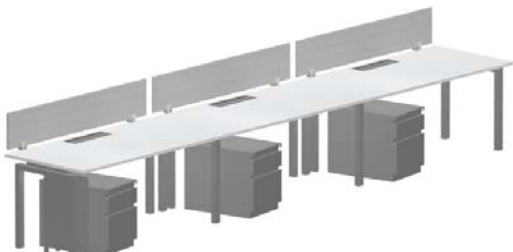

STRETCH™ Collaborative Benching

GATEWAY office furniture

Stretch Typicals

STRETCHTM Collaborative Benching

Collaborative Benching

5 Day Shipping (White TFL)

Pinwheel | List: \$9244

- 24" x 48" x 48" x 24" TFL worksurface
- B/F mobile pedestal
- 14"h x 48" w aluminum screen
- Under worksurface power (3 circuit 5 wire)
- 16" non-powered grommet