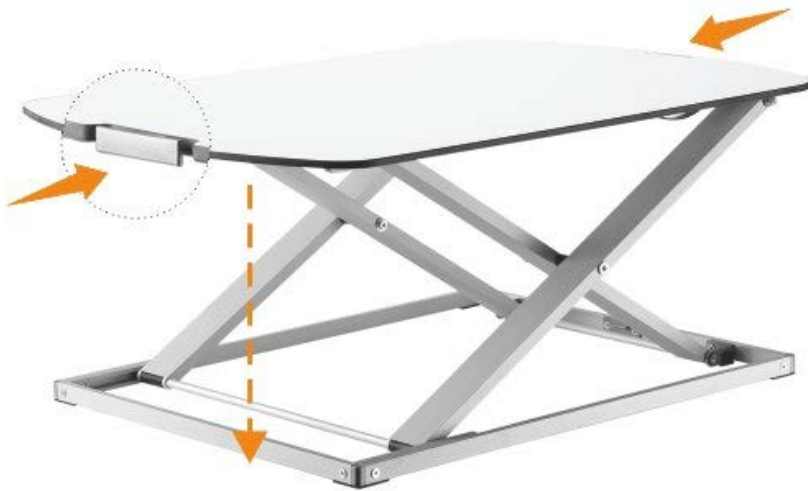

Tops Are NOT Able To Be Shipped By
A Small Package Carrier

Laminate Tops Sold Separately. Available in Multiple Sizes and Colors

Products	Dimensions	Weight	SKU	List Price
Sit & Stand Base; Double, Electric	48W x 27-45H x 47 1/4 D	130 lbs	5CSDDSSBESV	\$2,992*
Power Beam for Dbl Sit Stand 48"	48W x 15H x 11D	18 lbs	5CSDDSST48SV	\$467
Power Beam for Dbl Sit Stand 54"	54W x 15H x 11D	20 lbs	5CSDDSST54SV	\$502
Power Beam for Dbl Sit Stand 60"	60W x 15H x 11D	22 lbs	5CSDDSST60SV	\$537
Power Beam for Dbl Sit Stand 72"	72W x 15H x 11D	24 lbs	5CSDDSST72SV	\$585
Double Sit Stand Connector		21 lbs	5CSDDSSCT60SV	\$31

The Rise Height Adjustable Desks

GATEWAY office furniture

The Rise Height Adjustable Desks

*stain resistant surface

Features

- Stepless Height Settings: for your free height adjustment
- Compact board offers increased protection against liquids and chemical damage
- Aluminum Construction: provides a sleek, lighter, and elegant look
- Non-Skid Rubber Pads: protect work surface from scratches or scuffs
- May Be Shipped By A Small Package Carrier 