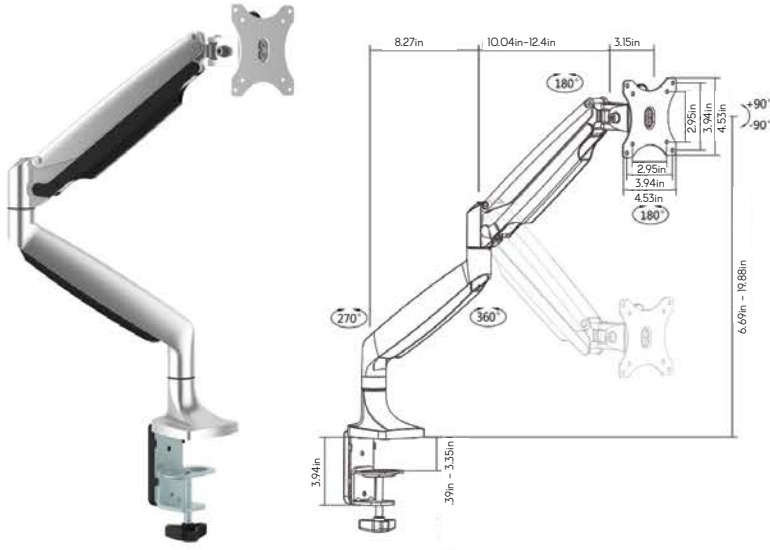

Monitor Arms

Gaslift

Simple

GATEWAY office furniture

Monitor Arms

Gaslift

Screen Size
13"-32"

Tilt Range
+90°--90°

Swivel Range
+90°--90°

Screen Rotation
180°

VESA Compatible
75x75 100x100

Curved Monitor

Cable Management

Simple

Screen Size
13"-27"

Weight Capacity
8kg/17.6lbs

VESA Compatible
75x75 100x100

Tilt Range
+45° - -45°

Swivel Range
180°

Screen Level
360°

Cable Management

Products	SKU#	Weight	List Price
Single Gaslift	5TAM0701SV	10 lbs	\$333
Dual Gaslift	5TAM0702SV	15 lbs	\$543
Single Simple Height Adjustment	5TAM0601SV	10 lbs	\$185
Dual Simple Height Adjustment	5TAM0602SV	12 lbs	\$229