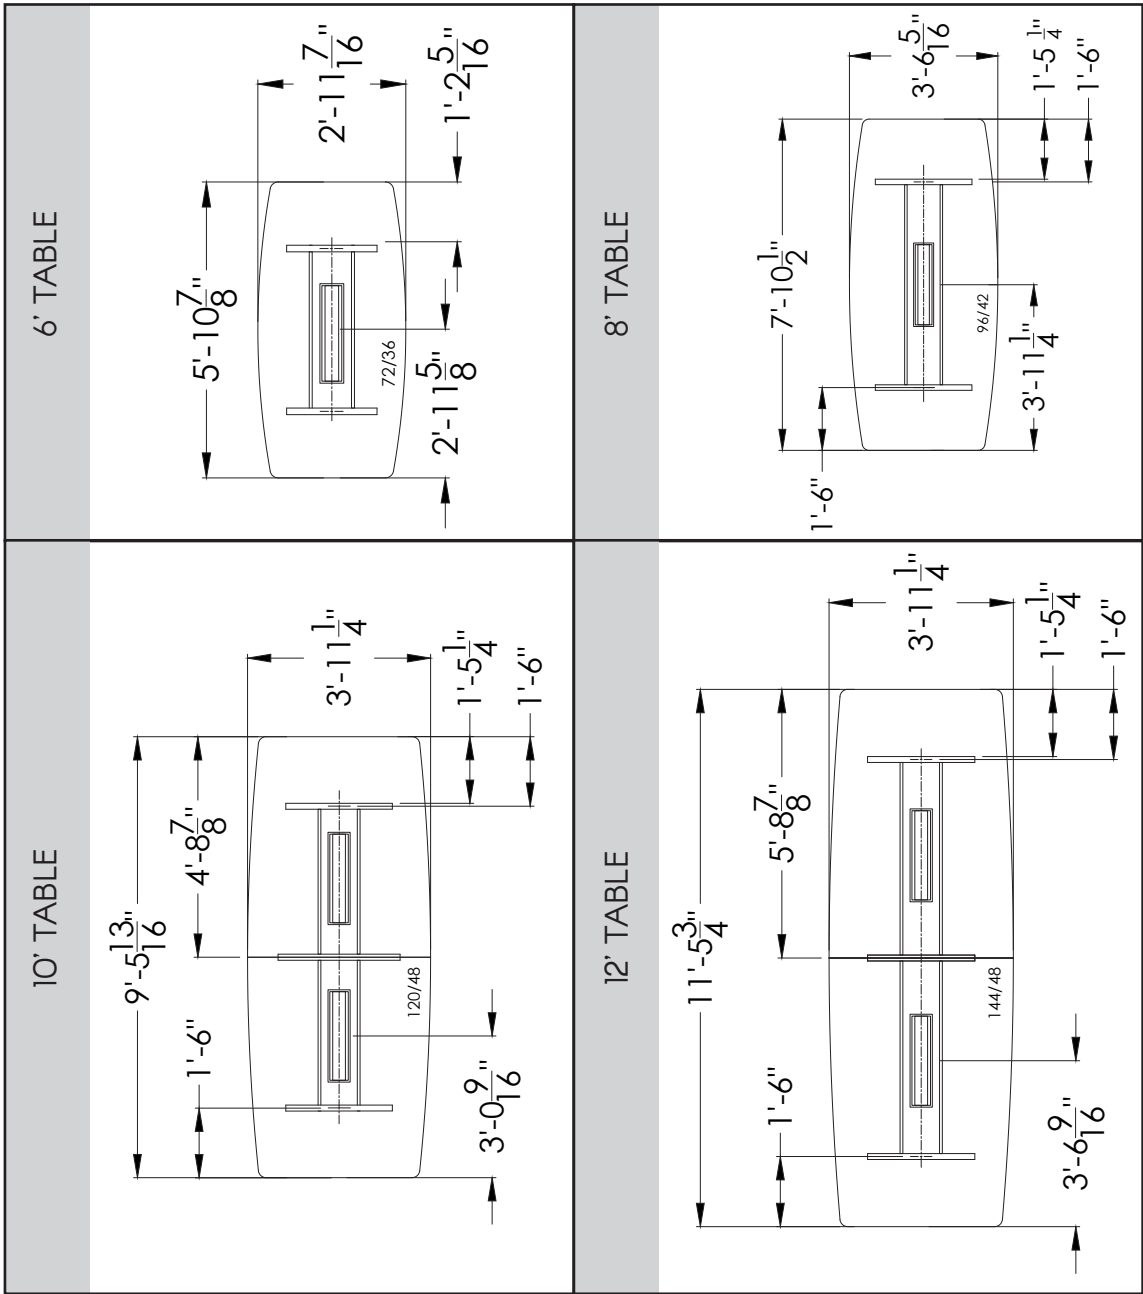

IT'S ALL IN THE DETAILS

Below are dimensions of all the various conference tables.

Start with a 10', and add extensions, 14', 18... you get the idea.

Start with a 12', and add extension, 16', 20'. Its so easy!

SKYLINE Executive Casegoods Series

All Skyline tables include Grommet cut outs for your power, data, and charging needs.

The opening is large enough to accommodate any custom equipment that you may need.