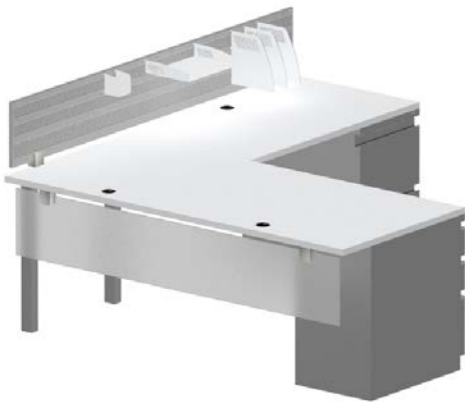

Stretch Typical

Collaborative Benching

5 Day Shipping (White TFL)

Available in custom sizes & finishes

Aluminum, Plexiglass, or fabric screen and modesty panels

Fixed or mobile pedestals

Wall bins and organizers

L-Shape | List $3,501

- 66" x 30" TFL desk, 42" x 24" return
- BBF/FF pedestals
- 14"h x 72" w aluminum screen
- Under worksurface power (3 circuit 5 wire)
- 2" standard grommets