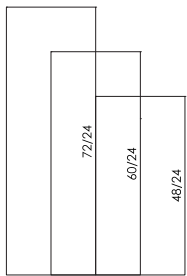

Dimensions	SKU	List Price
White Thermally-Fused Laminate (TFL) - 5 Day Quick Ship!		
24" x 48" x 1"		$833
24" x 60" x 1"		$863
24" x 72" x 1"		$903
30" x 60" x 1"		$913
30" x 72" x 1"		$1073
Preferred Pallet Surfaces (HPL)		
24" x 48" x 1"		$917
24" x 60" x 1"		$980
24" x 72" x 1"		$1167
30" x 60" x 1"		$1058
30" x 72" x 1"		$1292

Preferred Pallet Laminates

Paint Finish

• BIFMA Approved

800.815.1224 | gatewayofficefurniture.com

List prices are suggested prices and are subject to change without notice. Colors shown are representation only.