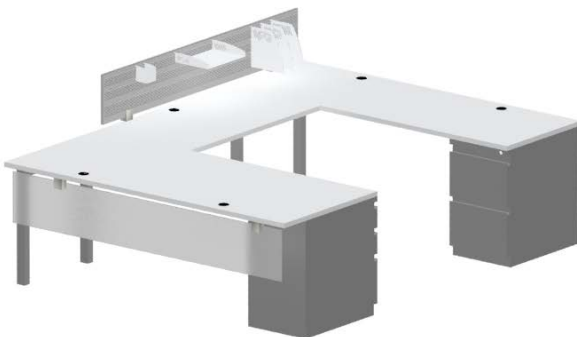

U-Shape | List $3,966

- 72" x 30" TFL desk, 48" x 24" return
  72" x 24" back
- BBF/FF pedestals
- 14"h x 72" w aluminum screen
- Under worksurface power (3 circuit 5 wire)
- 2" standard grommets

- BIFMA Approved

Upcharges | fabric screen +$ | frosted acrylic screen +$ | powered grommet +$