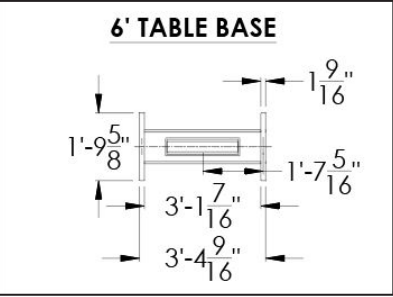

IT'S ALL IN THE DETAILS

Below are dimensions of all the various conference tables.

Start with a 10', and add extensions, 14', 18... you get the idea.

Start with a 12', and add extension, 16', 20'. Its so easy!

SKYLINE Executive Casegoods Series

All Skyline tables include Grommet cut outs for your power, data, and charging needs.

The opening is large enough to accommodate any custom equipment that you may need.