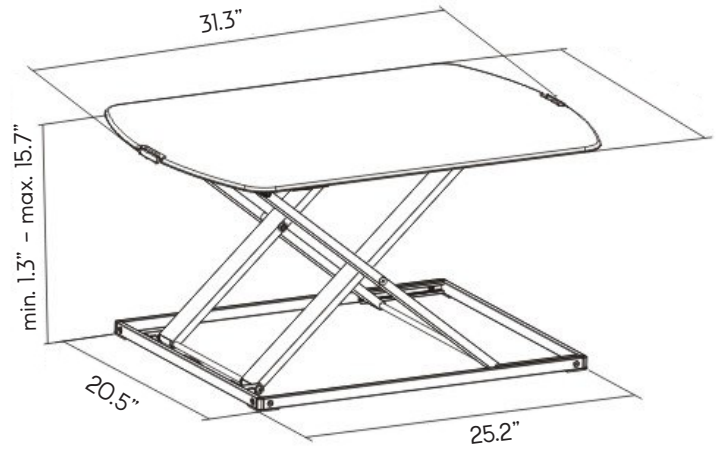

The Rise Height Adjustable Desks

*stain resistant surface

Features

- Stepless Height Settings: for your free height adjustment
- Compact board offers increased protection against liquids and chemical damage
- Aluminum Construction: provides a sleek, lighter, and elegant look
- Non-Skid Rubber Pads: protect work surface from scratches or scuffs
- May Be Shipped By A Small Package Carrier

Surface	Frame
Compact Board	Aluminum

Products	SKU#	List Price
The Rise, Sit Stand Desktop Riser	5CHADSV	$784

Dimensions	Brode (Task)
Total Dimensions	31.3" x 22" x 1.3" - 15.7"
Worksurface Size (LxW)	31.3" x 22"
Height Range	1.3" - 15.7"
Tabletop Thickness	.31"
Height Adjustment	Manual
Weight	22 lbs