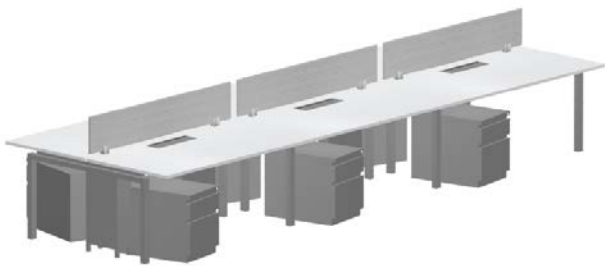

Pod of Six | List: $12486

- 60" x 30" TFL worksurface
- B/F Mobile pedestal
- 14"h x 60"w aluminum spine screen
- Under worksurface power (3 circuit, 5 wire)
- 16" non-powered grommet