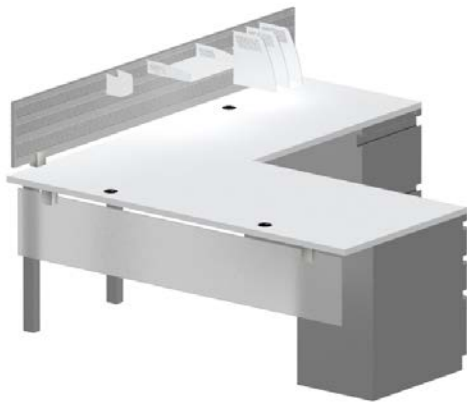

Stretch Typicals

Collaborative Benching

5 Day Shipping (White TFL)

Available in custom sizes & finishes

Aluminum, Plexiglass, or fabric screen and modesty panels

Fixed or mobile pedestals

Wall bins and organizers

L-Shape | List $3,501

- 66" x 30" TFL desk, 42" x 24" return
- BBF/FF pedestals
- 14"h x 72" w aluminum screen
- Under worksurface power (3 circuit 5 wire)
- 2" standard grommets