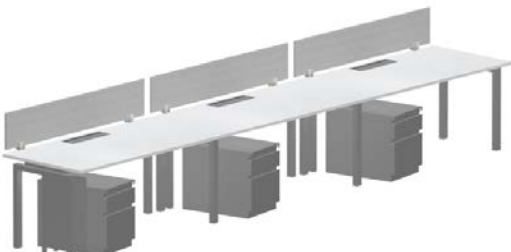

STRETCH™ Collaborative Benching

GATEWAY office furniture

Stretch Typicals

STRETCHTM Collaborative Benching

Collaborative Benching

5 Day Shipping (White TFL)

Pinwheel | List: \$9244

- 24" x 48" x 48" x 24" TFL worksurface
- B/F mobile pedestal
- 14"h x 48" w aluminum screen
- Under worksurface power (3 circuit 5 wire)
- 16" non-powered grommet