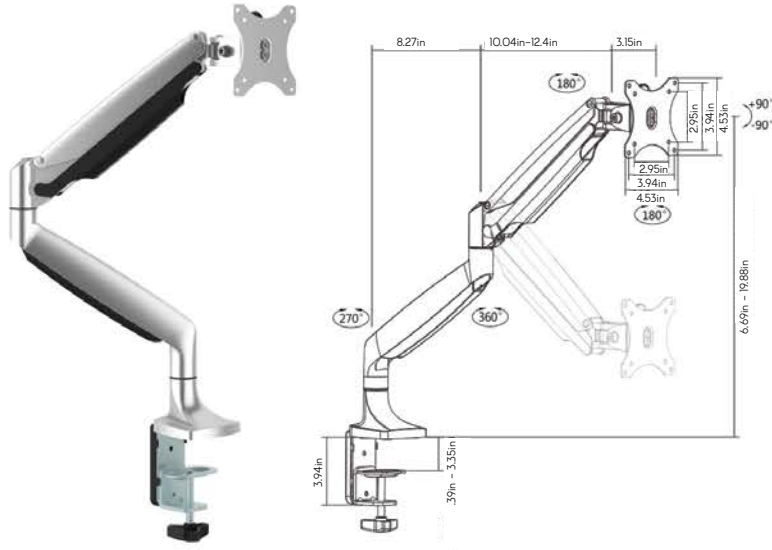

Monitor Arms

Gaslift

Simple

GATEWAY office furniture

Monitor Arms

Gaslift

- 
Screen Size
13"-32"
- 
Tilt Range
+90°--90°
- 
Swivel Range
+90°--90°
- 
Screen Rotation
180°
- 
VESA Compatible
75x75 100x100
- 
Curved Monitor
- 
Cable Management

Simple

- 
Screen Size
13"-27"
- 
Weight Capacity
8kg/17.6lbs
- 
VESA Compatible
75x75 100x100
- 
Tilt Range
+45° - -45°
- 
Swivel Range
180°
- 
Screen Level
360°
- 
Cable Management

Products	SKU#	Weight	List Price
Single Gaslift	5TAM0701SV	10 lbs	\$333
Dual Gaslift	5TAM0702SV	15 lbs	\$543
Single Simple Height Adjustment	5TAM0601SV	10 lbs	\$185
Dual Simple Height Adjustment	5TAM0602SV	12 lbs	\$229