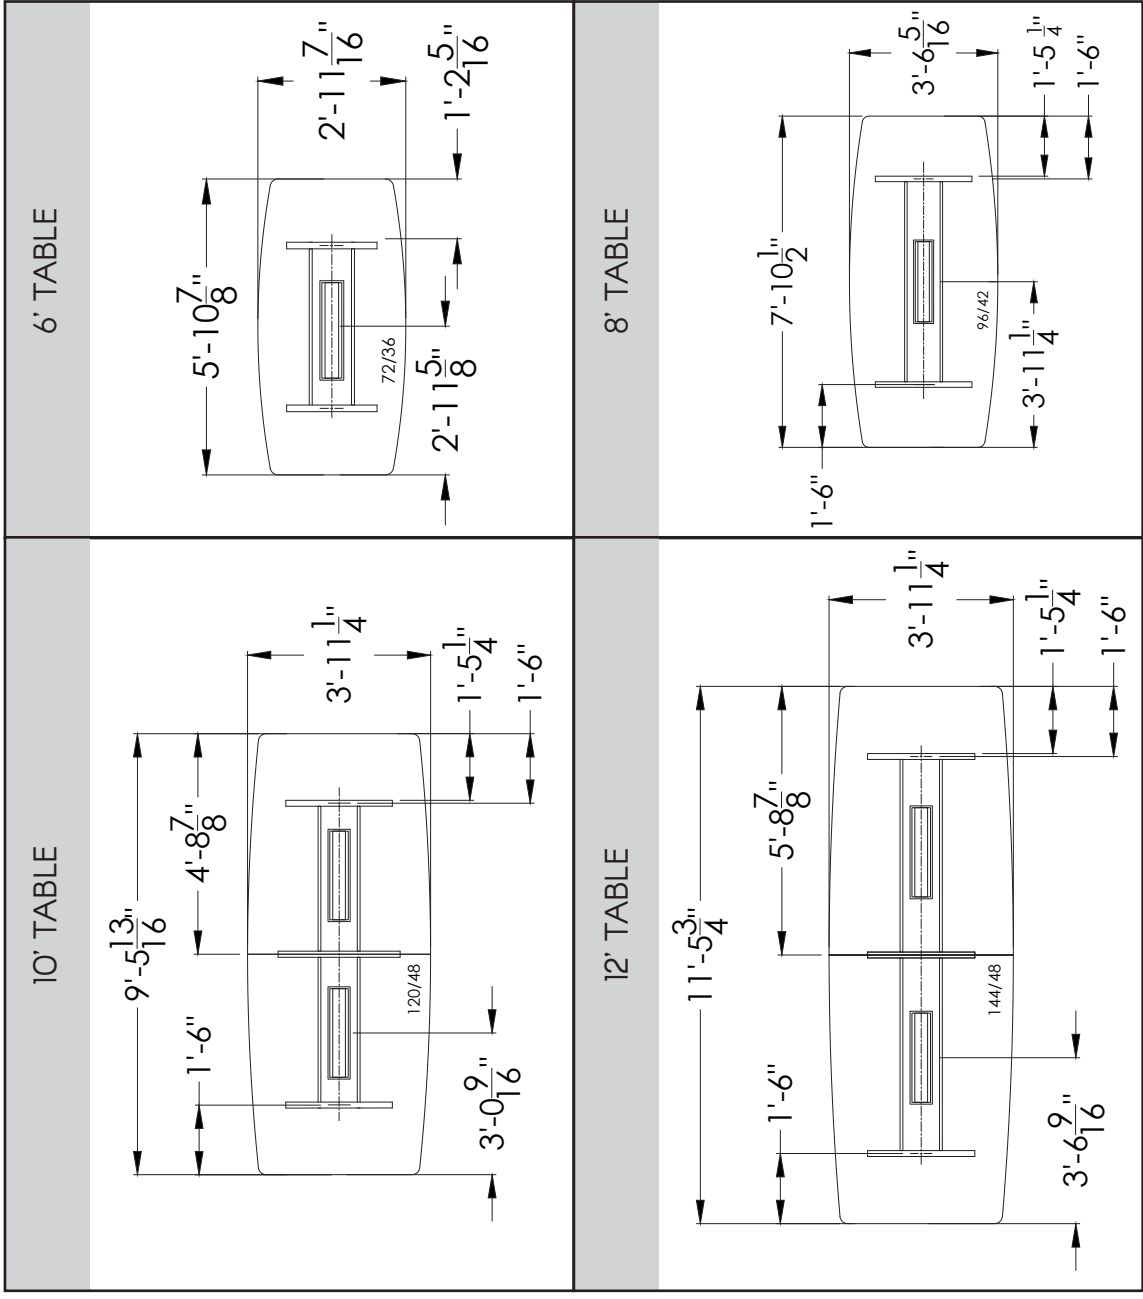

IT'S ALL IN THE DETAILS

Below are dimensions of all the various conference tables.

Start with a 10', and add extensions, 14', 18... you get the idea.

Start with a 12', and add extension, 16', 20'. Its so easy!

SKYLINE Executive Casegoods Series

All Skyline tables include Grommet cut outs for your power, data, and charging needs.

The opening is large enough to accommodate any custom equipment that you may need.