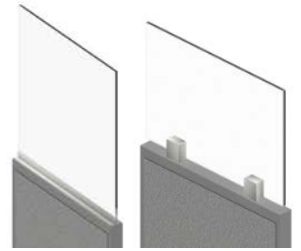

Our Universal Bracket attaches to any surface edge up to 1 1/4" thick without damage to your existing tops. Single or double (back to back).

Panel Mount

Choose from our F Channel or Universal Screen Bracket to mount on any panel.