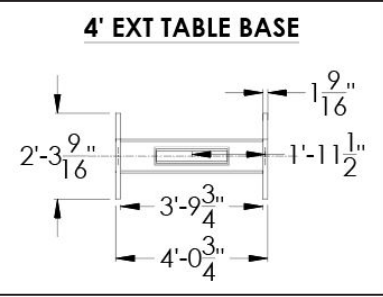

IT'S ALL IN THE DETAILS

Below are dimensions of all the various conference tables.

Start with a 10', and add extensions, 14', 18... you get the idea.

Start with a 12', and add extension, 16', 20'. Its so easy!

SKYLINE Executive Casegoods Series

All Skyline tables include Grommet cut outs for your power, data, and charging needs.

The opening is large enough to accommodate any custom equipment that you may need.