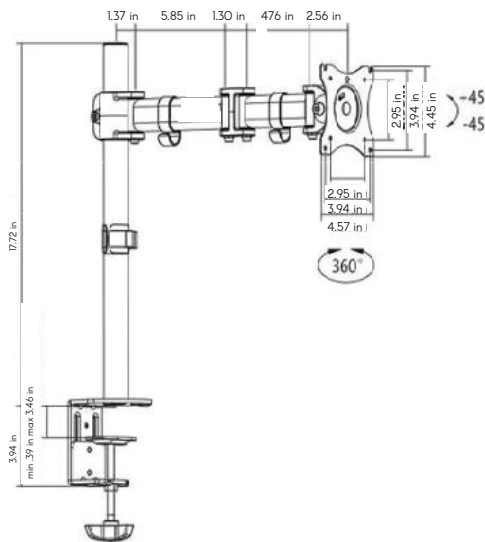

Simple

- **Screen Size**
  13"-27"
- **Weight Capacity**
  8kg/17.6lbs
- **VESA Compatible**
  75x75 100x100
- **Tilt Range**
  +45° - -45°
- **Swivel Range**
  180°
- **Screen Level**
  360°
- **Cable Management**

Products	SKU#	Weight	List Price
Single Gaslift	5TAM0701SV	10 lbs	$333
Dual Gaslift	5TAM0702SV	15 lbs	$543
Single Simple Height Adjustment	5TAM0601SV	10 lbs	$185
Dual Simple Height Adjustment	5TAM0602SV	12 lbs	$229