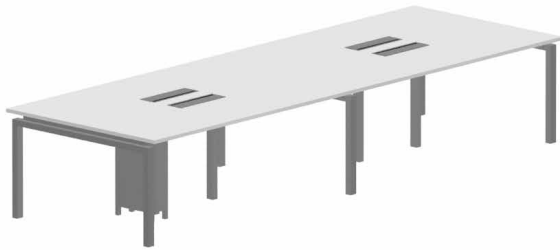

Upcharges | fabric screen +\$ | frosted acrylic screen +\$ | powered grommet +\$

GATEWAY office furniture

Stretch Typicals

Conference Tables

5 Day Shipping (White TFL)

Common Sizes:

- 6' x 3' | List \$3,399
- 8' x 4' | List \$3,572
- 10' x 4' (2 Pieces) | List \$5,140
- 12' x 4' (2 Pieces) | List \$5,870