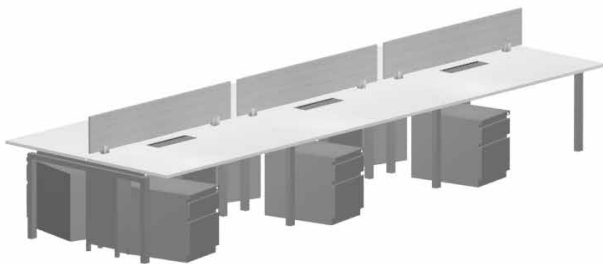

Pod of Six | List: $12486

- 60" x 30" TFL worksurface
- B/F Mobile pedestal
- 14"h x 60"w aluminum spine screen
- Under worksurface power (3 circuit, 5 wire)
- 16" non-powered grommet