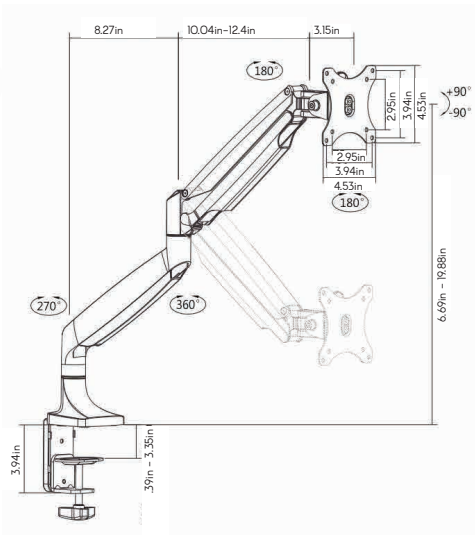

Built-in spring tension gauge adjusts for various arm weight loads

Added slots for holding tools in case of possible maintenance in future

GATEWAY office furniture

Gaslift Monitor Arms

Single Gaslift

Dual Gaslift

Screen Size
13"-32"

Tilt Range
+90°--90°

Swivel Range
+90°--90°

Screen Rotation
180°

VESA Compatible
75x75 100x100

Curved Monitor

Cable Management

Products	SKU#	Weight	List Price
Single Gaslift	5TAM0701SV	10 lbs	\$333
Dual Gaslift	5TAM0702SV	15 lbs	\$543

GATEWAY office furniture

Manual Lift Monitor Arms

Screen Size
13"-27"

Weight Capacity
8kg/17.6lbs

VESA Compatible
75x75 100x100

Tilt Range
+45° ~ -45°

Swivel Range
180°

Screen Level
360°