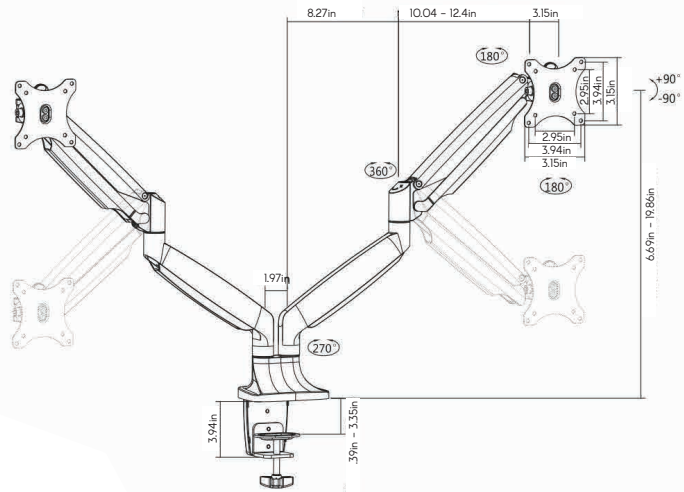

Built-in spring tension gauge adjusts for various arm weight loads

Added slots for holding tools in case of possible maintenance in future

GATEWAY office furniture

Gaslift Monitor Arms

Single Gaslift

Dual Gaslift

Screen Size
13"-32"

Tilt Range
+90°--90°

Swivel Range
+90°--90°

Screen Rotation
180°

VESA Compatible
75x75 100x100

Curved Monitor

Cable Management

Products	SKU#	Weight	List Price
Single Gaslift	5TAM0701SV	10 lbs	\$333
Dual Gaslift	5TAM0702SV	15 lbs	\$543

GATEWAY office furniture

Manual Lift Monitor Arms

Screen Size
13"-27"

Weight Capacity
8kg/17.6lbs

VESA Compatible
75x75 100x100

Tilt Range
+45° ~ -45°

Swivel Range
180°

Screen Level
360°