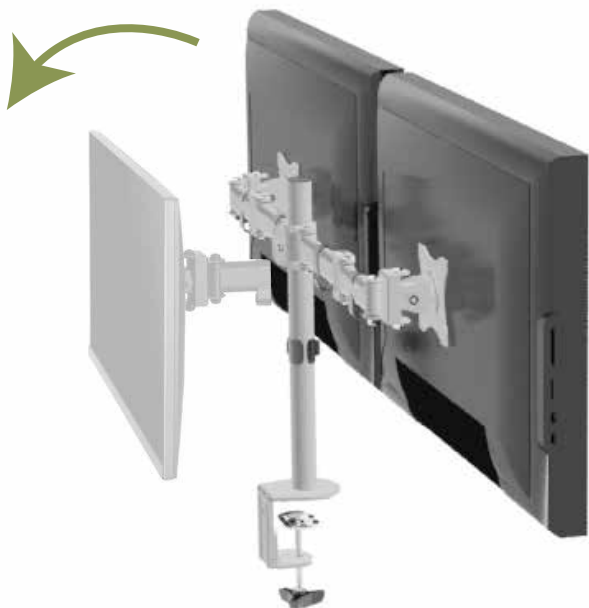

Aluminum Interactive Counterbalance Monitor Arms

Vertical Adjustment
Gas Spring Assisted

Detachable VESA panel makes installation easier

Both grommet and desk clamp mounting available

Create a clean, sleek look by concealing cables from sight

Screen Size
13"-32"

Tilt Range
+90°--90°

Swivel Range
+90°--90°

Screen Rotation
180°

VESA Compatible
75x75 100x100

Curved Monitor

Cable Management

Products	SKU#	Weight	List Price
Single Gaslift	5TAM0701SV	10 lbs	\$333
Dual Gaslift	5TAM0702SV	15 lbs	\$543

Manual Lift Monitor Arms

Swivel monitors right and left for maximum viewing flexibility

Portrait and landscape orientation

Freely adjusting height for an optimal ergonomic position

Freely adjusting height for an optimal ergonomic position

GATEWAY office furniture

Manual Lift Monitor Arms

Screen Size
13"-27"

Weight Capacity
8kg/17.6lbs

VESA Compatible
75x75 100x100

Tilt Range
+45° ~ -45°

Swivel Range
180°

Screen Level
360°