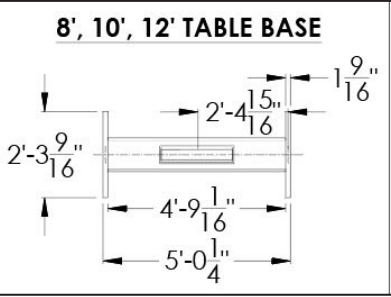

IT'S ALL IN THE DETAILS

Below are dimensions of all the various conference tables.

Start with a 10', and add extensions, 14', 18... you get the idea.

Start with a 12', and add extension, 16', 20'. Its so easy!

SKYLINE Executive Caseloads Series

All Skyline tables include Grommet cut outs for your power, data, and charging needs.

The opening is large enough to accommodate any custom equipment that you may need.