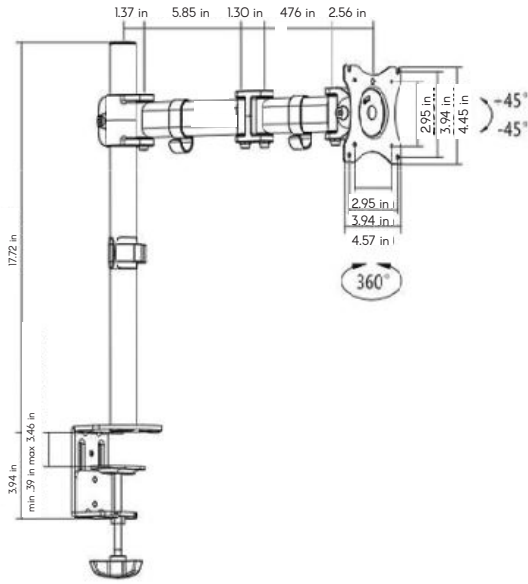

GATEWAY office furniture

Manual Lift Monitor Arms

Screen Size
13"-27"

Weight Capacity
8kg/17.6lbs

VESA Compatible
75x75 100x100

Tilt Range
+45° ~ -45°

Swivel Range
180°

Screen Level
360°