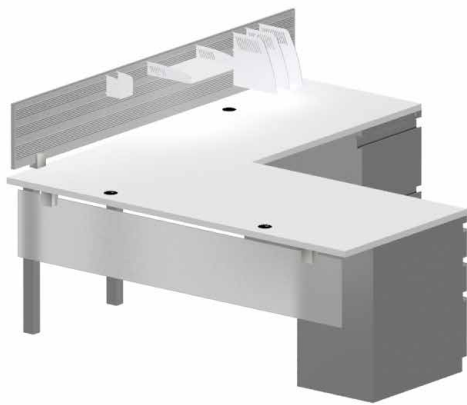

Stretch Typical

Collaborative Benching

5 Day Shipping (White TFL)

Available in custom sizes & finishes

Aluminum, Plexiglass, or fabric screen and modesty panels

Fixed or mobile pedestals

Wall bins and organizers

L-Shape | List $3,501

- 66" x 30" TFL desk, 42" x 24" return
- BBF/FF pedestals
- 14"h x 72" w aluminum screen
- Under worksurface power (3 circuit 5 wire)
- 2" standard grommets