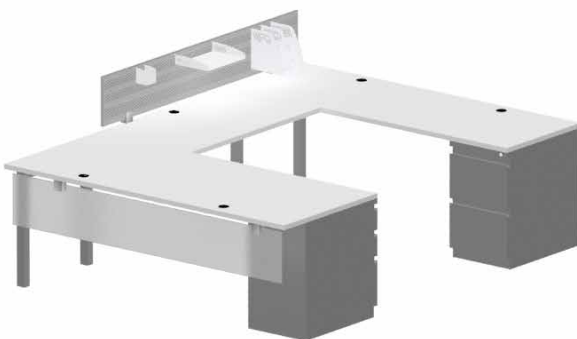

GATEWAY office furniture

Stretch Typical

Collaborative Benching

5 Day Shipping (White TFL)

Available in custom sizes & finishes

Aluminum, Plexiglass, or fabric screen and modesty panels

Fixed or mobile pedestals

Wall bins and organizers

L-Shape | List \$3,501

- 66" x 30" TFL desk, 42" x 24" return
- BBF/FF pedestals
- 14"h x 72" w aluminum screen
- Under worksurface power (3 circuit 5 wire)
- 2" standard grommets