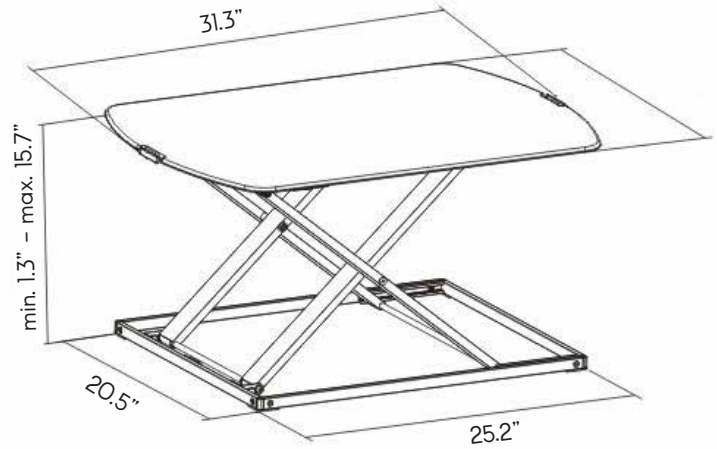

The Rise Height Adjustable Desks

*stain resistant surface

Features

- Stepless Height Settings: for your free height adjustment
- Compact board offers increased protection against liquids and chemical damage
- Aluminum Construction: provides a sleek, lighter, and elegant look
- Non-Skid Rubber Pads: protect work surface from scratches or scuffs
- May Be Shipped By A Small Package Carrier

Surface	Frame
Compact Board	Aluminum

Products	SKU#	List Price
The Rise, Sit Stand Desktop Riser	5CHADSV	$784

Dimensions	Brode (Task)
Total Dimensions	31.3" x 22" x 1.3" - 15.7"
Worksurface Size (LxW)	31.3" x 22"
Height Range	1.3" - 15.7"
Tabletop Thickness	.31"
Height Adjustment	Manual
Weight	22 lbs