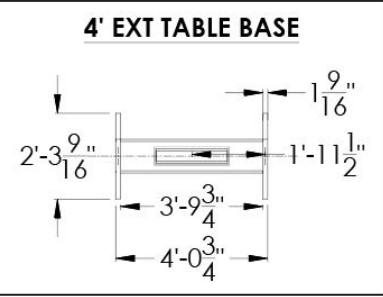

IT'S ALL IN THE DETAILS

Below are dimensions of all the various conference tables.

Start with a 10', and add extensions, 14', 18... you get the idea.

Start with a 12', and add extension, 16', 20'. Its so easy!

SKYLINE Executive Caseloads Series

All Skyline tables include Grommet cut outs for your power, data, and charging needs.

The opening is large enough to accommodate any custom equipment that you may need.