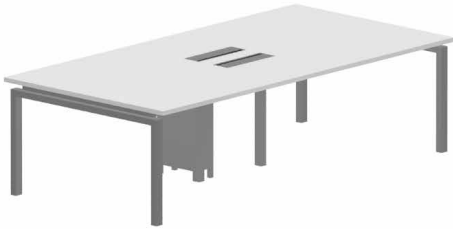

Upcharges | fabric screen +\$ | frosted acrylic screen +\$ | powered grommet +\$

GATEWAY office furniture

Stretch Typicals

Conference Tables

5 Day Shipping (White TFL)

Common Sizes:

- 6' x 3' | List \$3,399
- 8' x 4' | List \$3,572
- 10' x 4' (2 Pieces) | List \$5,140
- 12' x 4' (2 Pieces) | List \$5,870