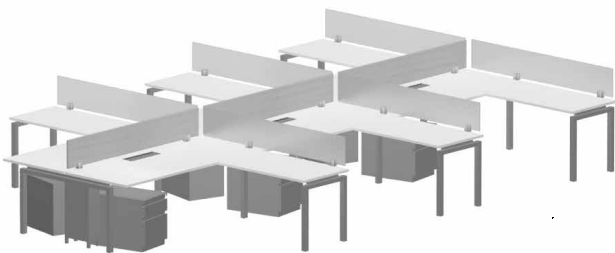

Pod of Six with Returns | List: $20154

- 72" x 30" main TFL worksurface
- 42" x 24" return TFL worksurface
- B/F mobile pedestal
- Floor supporting F/F pedestal (Not shown)
- 14"h x 72"w aluminum spine screen
- 14"h x 72"w frosted acrylic wing screen
- Under worksurface power (3 circuit, 5 wire)

- BIFMA Approved

Upcharges | fabric screen +$ | frosted acrylic screen +$ | powered grommet +$

800.815.1224 | gatewayofficefurniture.com

List prices are suggested prices and are subject to change without notice. Colors shown are representation only.