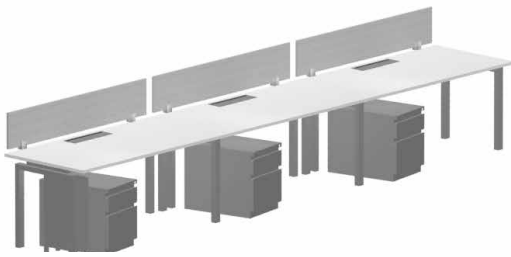

- BIFMA Approved

800.815.1224 | gatewayofficefurniture.com

List prices are suggested prices and are subject to change without notice. Colors shown are representation only.

STRETCH™ Collaborative Benching

GATEWAY office furniture

Stretch Typical

STRETCHTM Collaborative Benching

Collaborative Benching

5 Day Shipping (White TFL)

Pinwheel | List: \$9244

- 24" x 48" x 48" x 24" TFL worksurface
- B/F mobile pedestal
- 14"h x 48" w aluminum screen
- Under worksurface power (3 circuit 5 wire)
- 16" non-powered grommet