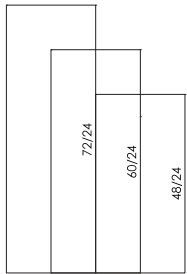

Flip Top Tables Training Tables

Locking Casters

Nesting Abilities

Flip Down For Storage

Ganging Brackets Allow Tables Lock Together Seamlessly

Products	Dimensions	Weight	SKU	List Price
Table Flip Top Training Base	48-72"W x 28 ¹ / ₂ "H x 22-30"D	30 lbs	5CSD-TT60T7224-SV	\$651*

**Laminate tops sold separately.
Available in multiple sizes and color options.*

Dimensions	SKU	List Price
White Thermally-Fused Laminate (TFL) - 5 Day Quick Ship!		
24" x 48" x 1"		\$833
24" x 60" x 1"		\$863
24" x 72" x 1"		\$903
30" x 60" x 1"		\$913
30" x 72" x 1"		\$1073
Preferred Pallet Surfaces (HPL)		
24" x 48" x 1"		\$917
24" x 60" x 1"		\$980
24" x 72" x 1"		\$1167
30" x 60" x 1"		\$1058
30" x 72" x 1"		\$1292