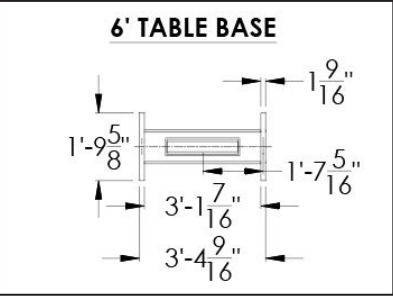

IT'S ALL IN THE DETAILS

Below are dimensions of all the various conference tables.

Start with a 10', and add extensions, 14', 18... you get the idea.

Start with a 12', and add extension, 16', 20'. Its so easy!

SKYLINE Executive Caseloads Series

All Skyline tables include Grommet cut outs for your power, data, and charging needs.

The opening is large enough to accommodate any custom equipment that you may need.