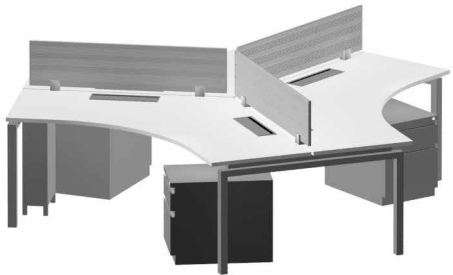

- BIFMA Approved

800.815.1224 | gatewayofficefurniture.com

List prices are suggested prices and are subject to change without notice. Colors shown are representation only.

STRETCH™ Collaborative Benching

GATEWAY office furniture

Stretch Typical

STRETCHTM Collaborative Benching

Collaborative Benching

5 Day Shipping (White TFL)

Pinwheel | List: \$9244

- 24" x 48" x 48" x 24" TFL worksurface
- B/F mobile pedestal
- 14"h x 48" w aluminum screen
- Under worksurface power (3 circuit 5 wire)
- 16" non-powered grommet