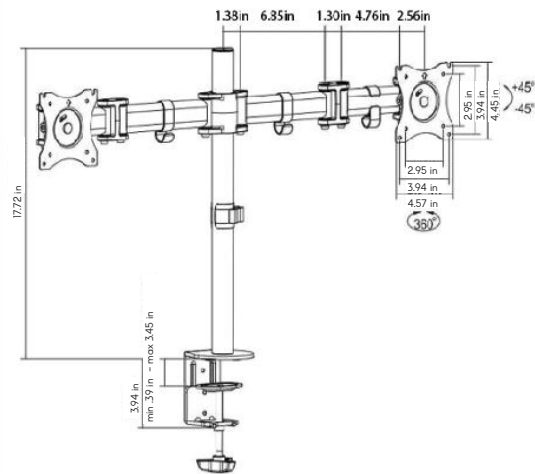

GATEWAY office furniture

Manual Lift Monitor Arms

Screen Size
13"-27"

Weight Capacity
8kg/17.6lbs

VESA Compatible
75x75 100x100

Tilt Range
+45° ~ -45°

Swivel Range
180°

Screen Level
360°